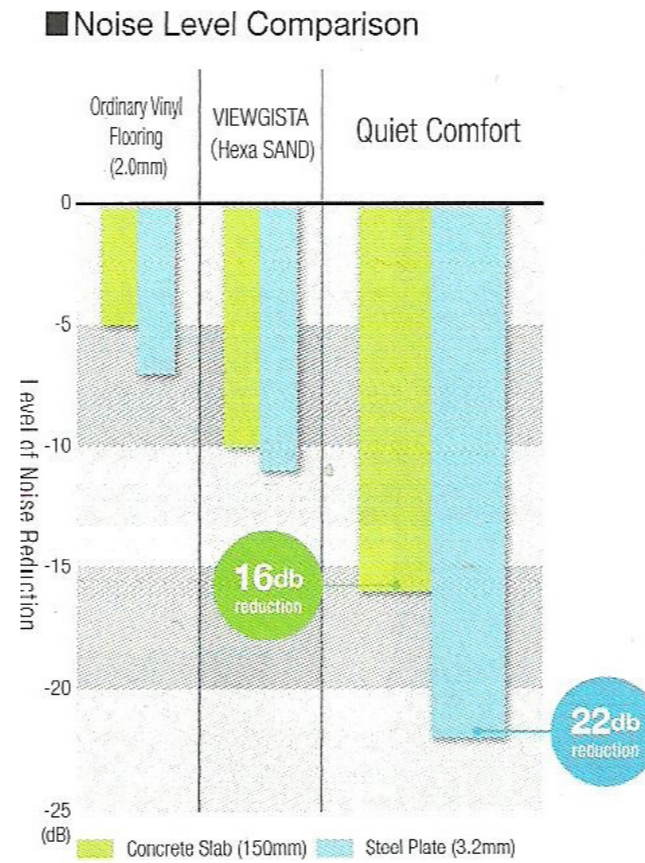

Viewgista Plus Quiet Walk

Reduce noise level caused by footstep or heavy luggage by more than 15 dB.

Viewgista Plus Easy Clean

Featuring unique embossing with easy clean function.