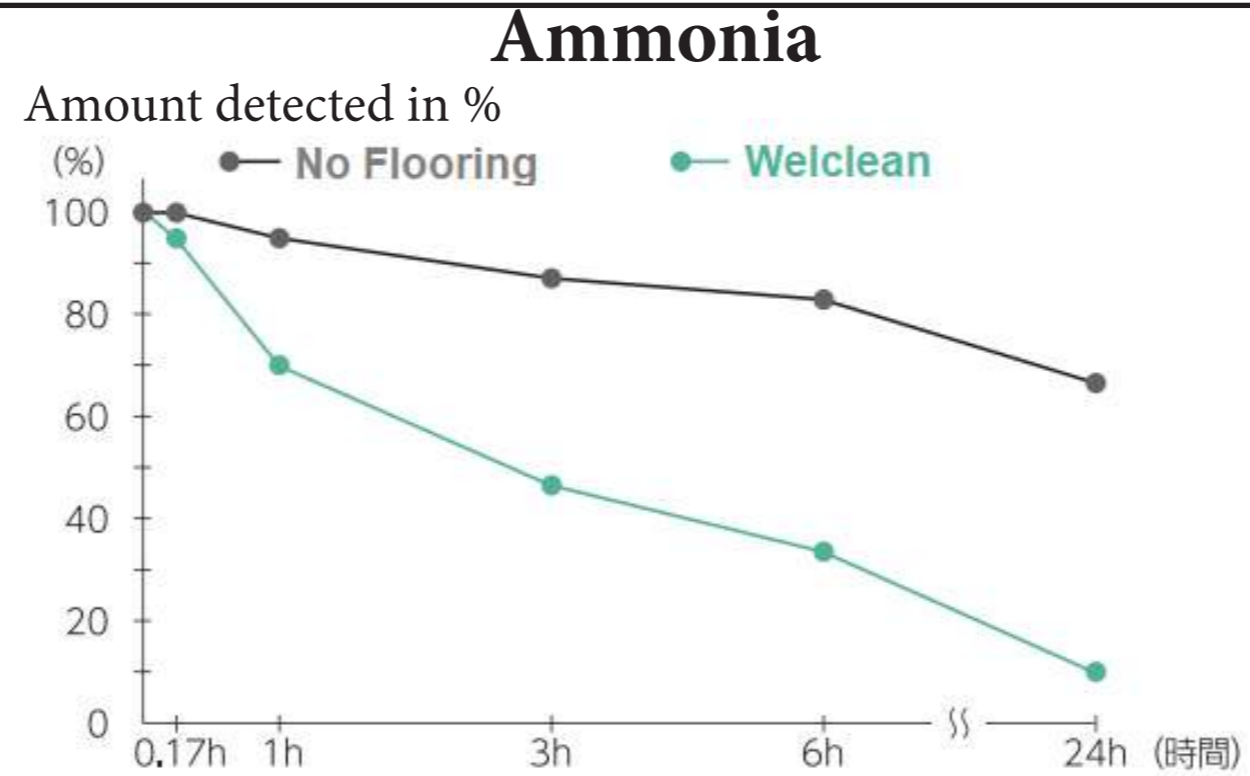

Ammonia as a reagent simulating urine odour, and acetic acid as a reagent for body odour. In both test, clear deodorizing effect can be seen.

*Test was conducted by: Japan Food Research Laboratories