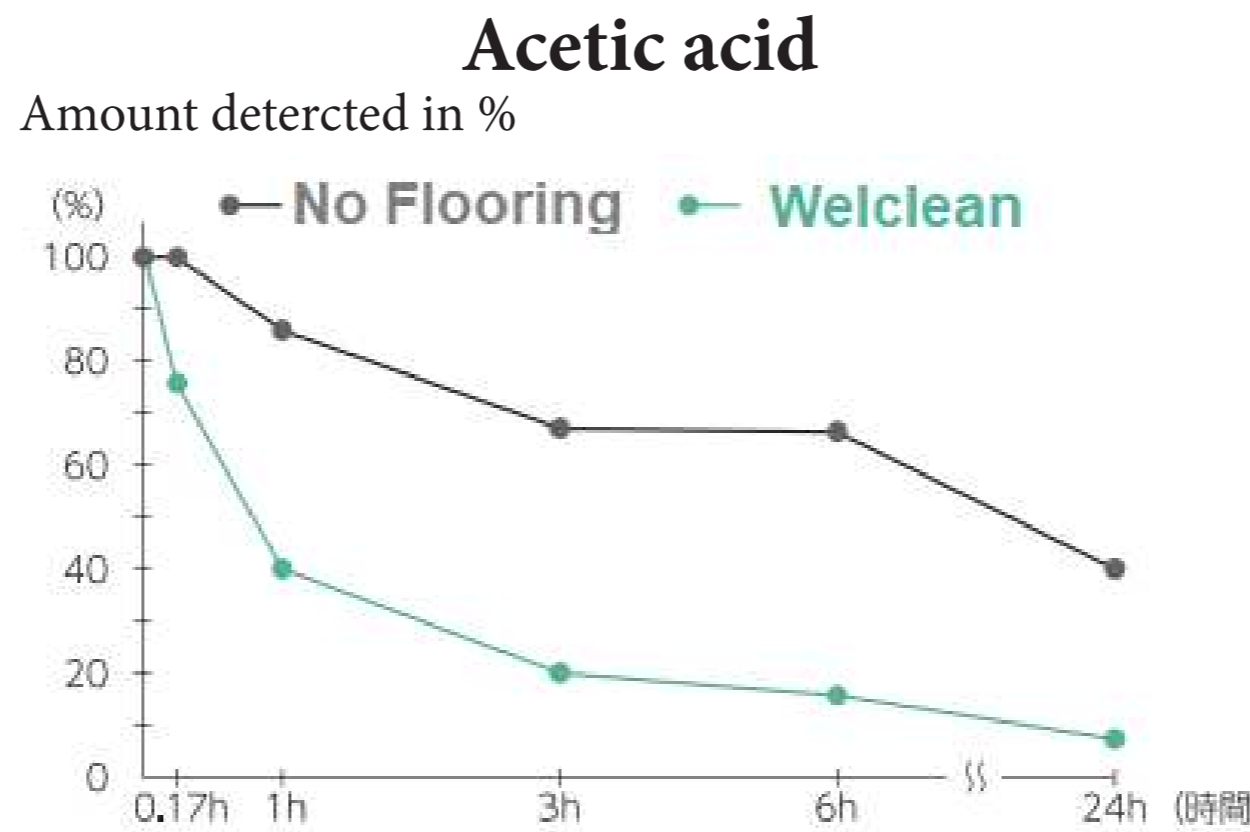

Ammonia as a reagent simulating urine odour, and acetic acid as a reagent for body odour. In both test, clear deodorizing effect can be seen.

*Test was conducted by: Japan Food Research Laboratories