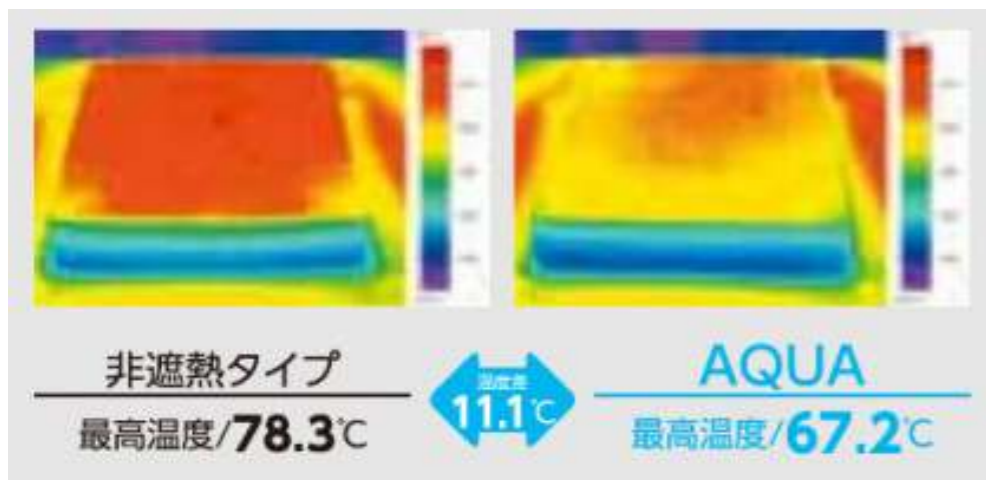

Ordinary Viewgista on the left and Viewgista Aqua on the right.

*Infrared reflectance tested based on JIS K 5602 method.