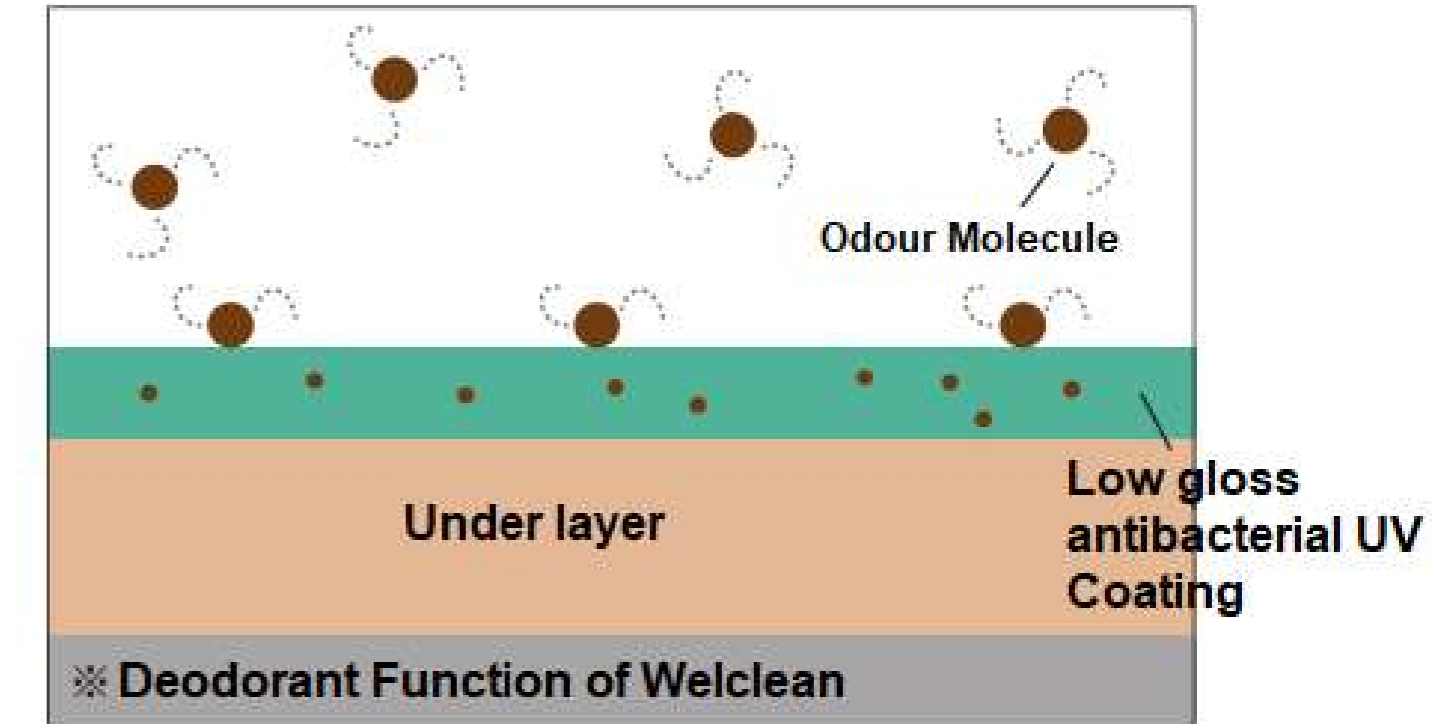

Mode of Action