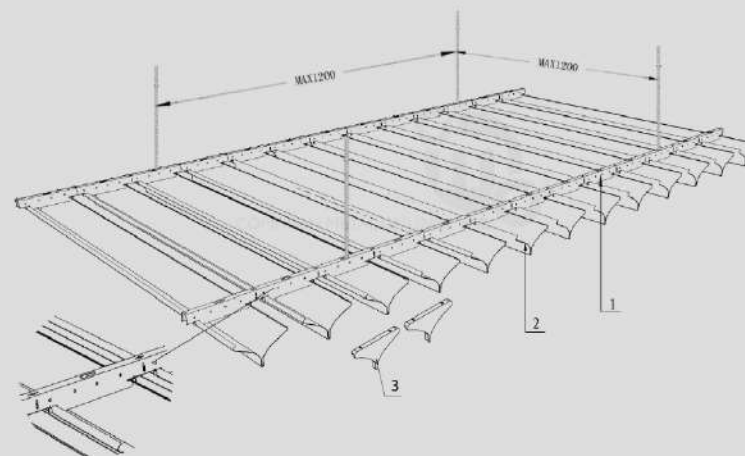

阿尔法灯具 Alpha Lighting

- 与阿尔法挂片的光泽度、颜色以及外观完全一致，配套装置更显简洁统一
- 可采用LED光源，长度可定制6米以内的任意尺寸

Choice of lamp:

- The color and glossiness of the diffuse light are the same for Alpha Linear.
- LED light (continuous length up to 6000mm)

专利号: ZL 2015 2 0060773.9   ZL 2015 3 0025884.1

1. 1 阿尔法灯具关闭时与阿尔法挂片融为一体
2. 2 开启时光线柔和均匀，无阴影，高效节能
3. 3 阿尔法挂片搭配阿尔法灯具效果

1. 1 Alpha Lights and Alpha Linear blend into the environment when lights off.
2. 2 Soft and uniform light, high-efficiency and energy-saving
3. 3 Install with Alpha Lighting

	1. 阿尔法龙骨 Alpha Carrier	2. 阿尔法挂片 Alpha Ceiling	3. 阿尔法封口盖 End Cover For Alpha
尺寸 Dimensions	18.2 × 37 × 0.7mm	166 × 90 × 0.7mm	168 × 95mm
结构图 Construction			

专利号: ZL 2009 2 0060661.8
ZL 2009 3 0082902.4

© Copyright 所有者德國康普頓集團。未經本集團書面授權，不得以任何形式進行復制、摘錄或其他商業用途，違者必究。