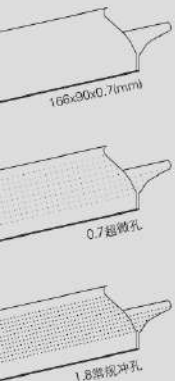

COMPTON - Alpha 阿尔法挂片  
Alpha Linear

- 展翅飞翔的联想，极荷浑圆的形态。
- 弧形侧翼可做冲孔处理，满足吸音的要求。
- 弧形侧翼能间接放射光线，保持充足柔和的光线照明。
- Inverted triangular-shaped panel with downward spike enhance vividness.
- Perforation done on single side (or both sides) of panel provides another design feature to ceiling.
- Inclined surfaces of triangular panels enhance light reflection resulting to energy saving.

- 1 可选择0.7超微孔或者1.8孔径，弧形侧翼冲孔效果
- 2 合肥南站
- 3 层层叠叠的细腻层次  
深圳北站交通枢纽
- 1 Partial Perforation  $\varnothing$  1.8mm or  $\varnothing$  0.7mm
- 2 Hefei Railway Station
- 3 Alpha system express the composition of the space and create an artistic conception Shenzhen North Railway Station

	1. 阿尔法龙骨 Alpha Carrier	2. 阿尔法挂片 Alpha Ceiling	3. 阿尔法封口盖 End Cover For Alpha
尺寸 Dimensions	18.2 × 37 × 0.7mm	166 × 90 × 0.7mm	168 × 95mm
结构图 Construction			

专利号: ZL 2009 2 0060661.8  
ZL 2009 3 0082902.4