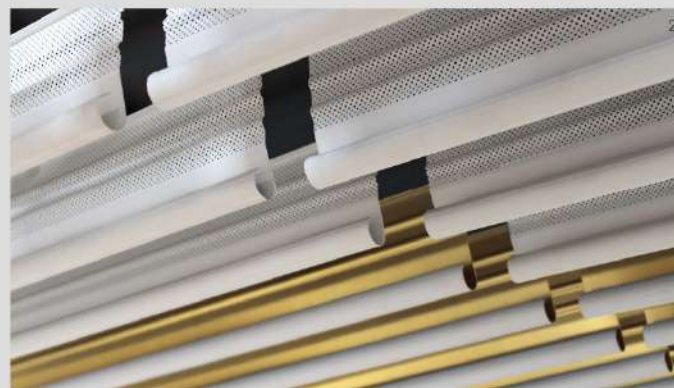

COMPTON - Hilgen 希尔根挂片
Hilgen Screen

- 开敞通透的风格，柔和圆润的线条感。
- 垂直面可做冲孔处理，满足吸音的要求。
- 特别的两端小反扣，有效加强垂直面的强度。

- Open and drafty style, fine, smooth and compact.
- Hilgen screen panels can be with full or partial perforation.
- The rounded tip end of panel serves not only as design of system but also stiffens the alignment of panel.

- 1 重庆东原D7购物中心
 - 2 可选0.7超微孔或者1.8孔
 - 3 乔丹(中国)总部
- 1 Chongqing D7 Shopping Center
 - 2 Available with all Compton standard perforation types. Full or partial perforation to be selected by architect/designer.
 - 3 Qiaodan Sports Co., LTD

希尔根灯具 Hilgen Lighting

- 关灯后希尔根灯具与希尔根挂片外观完全一致，配套装置更显简洁统一
- 可采用LED光源，长度可定制6米以内的任意尺寸

Choice of lamp:

- The appearance of Hilgen Lighting are the same for Hilgen Linear.
- Hilgen Lights and Hilgen Linear blend into the environment when lights off.
- LED light (continuous length up to 6000mm)

- 1 希尔根灯具关闭时与希尔根挂片融为一体
- 2 开启时光线柔和均匀，无黑影，高效节能
- 3 希尔根挂片适配特别希尔根灯具效果

- 1 Hilgen Lights and Hilgen Linear blend into the environment when lights off.
- 2 Soft and uniform light, high-efficiency and energy-saving
- 3 Install with Hilgen Lighting