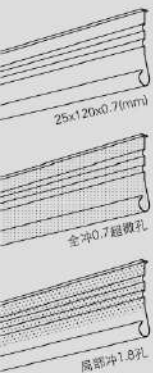

COMPTON - Hilgen 希尔根挂片
Hilgen Screen

- 开敞通透的风格，柔和圆润的线条感。
- 垂直面可做冲孔处理，满足吸音的要求。
- 特别的两端小反扣，有效加强垂直面的强度。

- Open and drafty style, fine, smooth and compact.
- Hilgen screen panels can be with full or partial perforation.
- The rounded tip end of panel serves not only as design of system but also stiffens the alignment of panel.

- 1 重庆东原D7购物中心
 - 2 可选0.7超微孔或者1.8孔
 - 3 乔丹(中国)总部
- 1 Chongqing D7 Shopping Center
 - 2 Available with all Compton standard perforation types. Full or partial perforation to be selected by architect/designer.
 - 3 Qiaodan Sports Co., LTD

纵向节点图
Front Detail Drawing

横向节点图
Left Detail Drawing

	1. 希尔根龙骨 Hilgen Carrier	2. 希尔根挂片 Hilgen Ceiling
尺寸 Dimensions	18.2 × 37 × 0.7mm	25 × 120 × 0.7mm
结构图 Construction		

专利号: ZL 2011 2 0080887.1

© Copyright 所有者德國康普頓集團。未經本集團書面授權，不得以任何形式進行復制、摘錄或其他商業用途，違者必究。