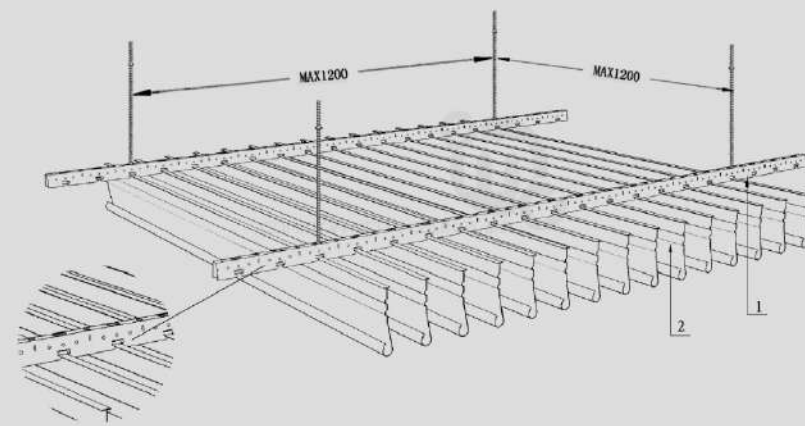

希尔根灯具 Hilgen Lighting

- 关灯后希尔根灯具与希尔根挂片外观完全一致，配套装置更显简洁统一
- 可采用LED光源，长度可定制6米以内的任意尺寸

Choice of lamp:

- The appearance of Hilgen Lighting are the same for Hilgen Linear.
- Hilgen Lights and Hilgen Linear blend into the environment when lights off.
- LED light (continuous length up to 6000mm)

1. 1 希尔根灯具关闭时与希尔根挂片融为一体
2. 2 开启时光线柔和均匀，无黑影，高效节能
3. 3 希尔根挂片适配特别希尔根灯具效果

1. 1 Hilgen Lights and Hilgen Linear blend into the environment when lights off.
2. 2 Soft and uniform light, high-efficiency and energy-saving
3. 3 Install with Hilgen Lighting

	1. 希尔根龙骨 Hilgen Carrier	2. 希尔根挂片 Hilgen Ceiling
尺寸 Dimensions	18.2 × 37 × 0.7mm	25 × 120 × 0.7mm
结构图 Construction		

专利号: ZL 2011 2 0080887.1

© Copyright 所有者德國康普頓集團。未經本集團書面授權，不得以任何形式進行復制、摘錄或其他商業用途，違者必究。