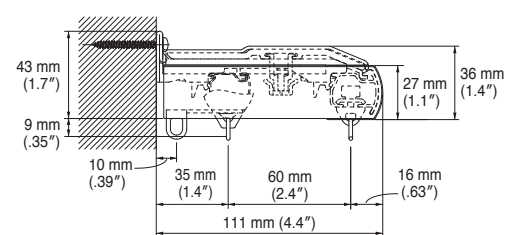

End Cap R

Front view

Side view

Bottom view

Top view

Installation dimension

Cover Top

Cover Top

Top view

Installation dimension

Front view

Side view

Cover Top R

Top view

Installation dimension

Cover Top Set

Legato Primo Cover Top Set

Size	Product Code		
	White	Light Brown	Dark Brown
2.01 m (79")	30004143	30004139	30004141
3.01 m (119")	30004144	30004140	30004142

Contents of Set: Cover Top (1 pc), Cover Top Cap (1 set), Cover Top Fixing Clip (2.01 m/79" or less=3 pcs, 2.02 m/80" to 3.01 m/119"=5 pcs)
 *The Cover Top length is 20 mm (.79") less than Legato Primo rail.