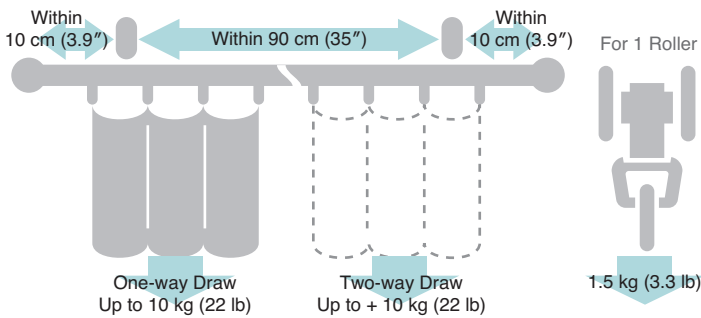

Bracket Installation Interval and Allowable Curtain Load

*End Cap R component can support up to 5 kg (11 lb).

Installation and Caps Dimensions

Ceiling Attachment

Ceiling Double Bracket
Bracket width = 19 mm (.75")