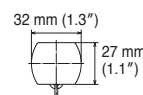

Wall Attachment

Extra Single Bracket
Bracket width = 18 mm (.71")

Double Bracket
Bracket width = 18 mm (.71")

End Caps

End Cap A

End Cap B

End Cap C

Side view