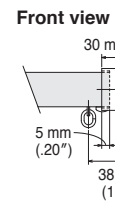

Wall Attachment

Extra Single Bracket
Bracket width = 18 mm (.71")

Double Bracket
Bracket width = 18 mm (.71")

End Caps

End Cap A

End Cap B

End Cap C

Side view

End Cap M (Single)

Side view

End Cap M (Double)

Front view (Wood type)

Front view (Silver)

Side view

Installation dimension

*For End Cap M double, Nexty rail length is 30 mm (1.2") less than Legato Primo Rail.

End Cap R

Front view

Side view

Bottom view

Top view

Installation dimension

Cover Top

Cover Top

Top view

Installation dimension

Front view

Side view

Cover Top R

Top view

Installation dimension

Cover Top Set