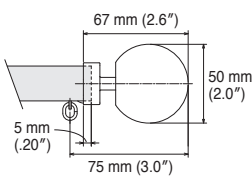

Wall Attachment

Extra Single Bracket
Bracket width = 18 mm (.71")

Double Bracket
Bracket width = 18 mm (.71")

End Caps

End Cap A

End Cap B

End Cap C

Side view

End Cap M (Single)

Side view

End Cap M (Double)

Front view (Wood type)

Front view (Silver)

Side view

Installation dimension

*For End Cap M double, Nexty rail length is 30 mm (1.2") less than Legato Primo Rail.

End Cap R

Front view

Side view

Bottom view

Top view

Installation dimension

Cover Top

Cover Top

Top view

Installation dimension

Front view

Side view

Cover Top R

Top view

Installation dimension

Cover Top Set