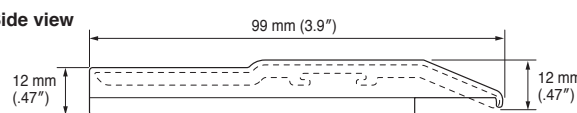

End Cap R

Front view

Side view

Bottom view

Top view

Installation dimension

Cover Top

Cover Top

Top view

Installation dimension

Front view

Side view

Cover Top R

Top view

Installation dimension

Cover Top Set

Legato Primo Cover Top Set

Size	Product Code		
	White	Light Brown	Dark Brown
2.01 m (79")	30004143	30004139	30004141
3.01 m (119")	30004144	30004140	30004142

Contents of Set: Cover Top (1 pc), Cover Top Cap (1 set), Cover Top Fixing Clip (2.01 m/79" or less=3 pcs, 2.02 m/80" to 3.01 m/119"=5 pcs)
 *The Cover Top length is 20 mm (.79") less than Legato Primo rail.