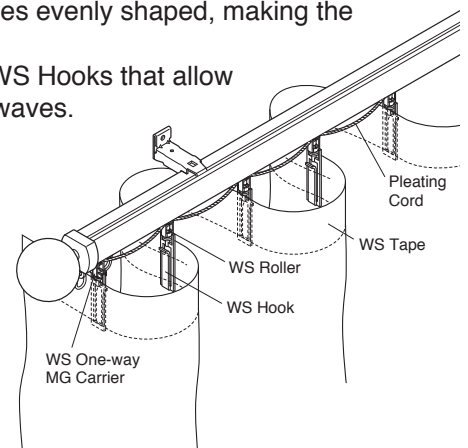

End Cap B

The metal part of the End Cap B is detachable, as needed for the installation location.

*Detach with a screwdriver.

Ceiling Attachment

Use the Ceiling Bracket for ceiling installations.

*Not attachable for End Cap A.

*Cover Top lengths must be measured to leave 5 mm (.20") of space on the left and right sides to accommodate the left and right caps.

*Cover Top does not block all external light.

Wave Style

- The Wave Style brings out the feeling of naturally fabric.
- With its tape and accessories, natural and elegant symmetrical waves are created.

The Pleating Cord keeps the waves evenly shaped, making the curtain rich and stylish.

Features unique WS Roller and WS Hooks that allow the curtain fabric to form natural waves.

*For more details about Wave Style, please refer to the catalog "Wave Style Components".