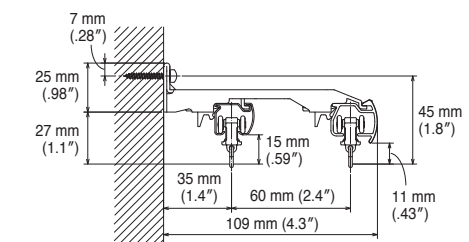

Bracket Installation Interval and Allowable Curtain Load

*End Cap R component can support up to 5 kg (11 lb).

Installation and Caps Dimensions

Ceiling Attachment

Ceiling Double Bracket
Bracket width = 19 mm (.75")

Wall Attachment

Extra Single Bracket
Bracket width = 18 mm (.71")

Double Bracket
Bracket width = 18 mm (.71")

End Caps

End Cap A

End Cap B

End Cap C

Side view