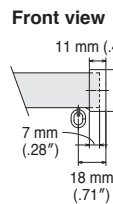

Wall Attachment

Extra Single Bracket
Bracket width = 18 mm (.71")

Double Bracket
Bracket width = 18 mm (.71")

End Caps

End Cap A

End Cap B

End Cap C

Side view

End Cap M (Single)

Side view

End Cap M (Double)

Front view (Wood type)

Front view (Silver)

Side view

Installation dimension

*For End Cap M double, Nexty rail length is 30 mm (1.2") less than Legato Primo Rail.

End Cap R

Front view

Side view

Bottom view

Top view

Installation dimension

Cover Top

Cover Top

Top view

Installation dimension

Front view

Side view

Cover Top R

Top view

Installation dimension

Cover Top Set