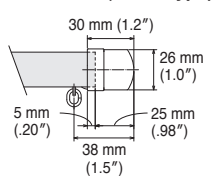

Wall Attachment

Extra Single Bracket
Bracket width = 18 mm (.71")

Double Bracket
Bracket width = 18 mm (.71")

End Caps

End Cap A

End Cap B

End Cap C

Side view

End Cap M (Single)

Side view

End Cap M (Double)

Front view (Wood type)

Front view (Silver)

Side view

Installation dimension

*For End Cap M double, Nexty rail length is 30 mm (1.2") less than Legato Primo Rail.

End Cap R

Front view

Side view

Bottom view

Top view

Installation dimension

Cover Top

Cover Top

Top view

Installation dimension

Front view

Side view

Cover Top R

Top view

Installation dimension

Cover Top Set