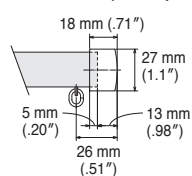

Wall Attachment

Extra Single Bracket
Bracket width = 18 mm (.71")

Double Bracket
Bracket width = 18 mm (.71")

End Caps

End Cap A

End Cap B

End Cap C

Side view

End Cap M (Single)

Side view

End Cap M (Double)

Front view (Wood type)

Front view (Silver)

Side view

Installation dimension

*For End Cap M double, Nexty rail length is 30 mm (1.2") less than Legato Primo Rail.

End Cap R

Front view

Side view

Bottom view

Top view

Installation dimension

Cover Top

Cover Top

Top view

Installation dimension

Front view

Side view

Cover Top R

Top view

Installation dimension

Cover Top Set