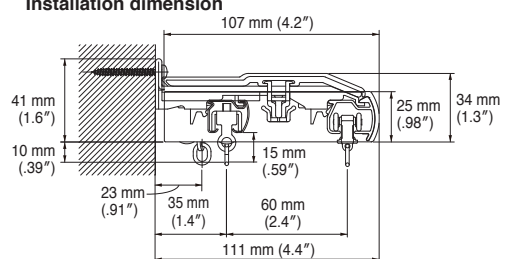

End Cap R

Front view

Side view

Bottom view

Top view

Installation dimension

Cover Top

Cover Top

Top view

Installation dimension

Front view

Side view

Cover Top R

Top view

Installation dimension

Cover Top Set

Legato Primo Cover Top Set

Size	Product Code		
	White	Light Brown	Dark Brown
2.01 m (79")	30004143	30004139	30004141
3.01 m (119")	30004144	30004140	30004142

Contents of Set: Cover Top (1 pc), Cover Top Cap (1 set), Cover Top Fixing Clip (2.01 m/79" or less=3 pcs, 2.02 m/80" to 3.01 m/119"=5 pcs)
 *The Cover Top length is 20 mm (.79") less than Legato Primo rail.