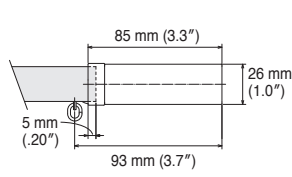

Wall Attachment

Extra Single Bracket
Bracket width = 18 mm (.71")

Double Bracket
Bracket width = 18 mm (.71")

End Caps

End Cap A

End Cap B

End Cap C

Side view