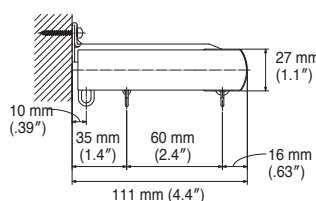

Wall Attachment

Extra Single Bracket
Bracket width = 18 mm (.71")

Double Bracket
Bracket width = 18 mm (.71")

End Caps

End Cap A

End Cap B

End Cap C

Side view

End Cap M (Single)

Side view

End Cap M (Double)

Front view (Wood type)

Front view (Silver)

Side view

Installation dimension

*For End Cap M double, Nexty rail length is 30 mm (1.2") less than Legato Primo Rail.

End Cap R

Front view

Side view

Bottom view

Top view

Installation dimension

Cover Top

Cover Top

Top view

Installation dimension

Front view

Side view

Cover Top R

Top view

Installation dimension

Cover Top Set