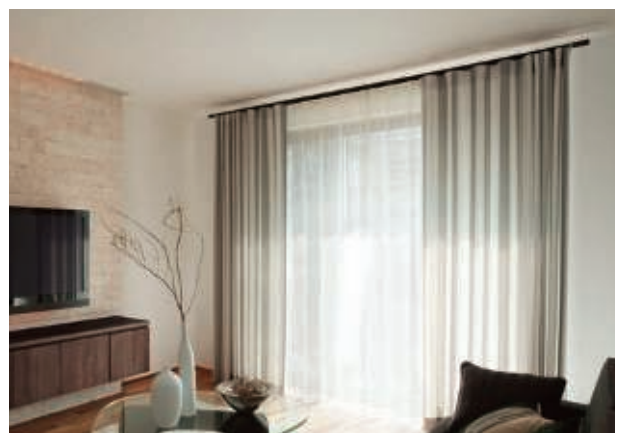

*End Cap R is double type only.