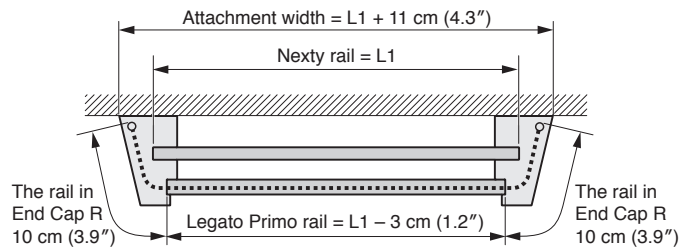

End Cap R offers better light-blocking and energy efficiency. It also eliminates the need for Return Aids.

*Pitch Keep Chains are included to ensure curtains fold neatly on both sides. Use of Pitch Keep Chains (75 mm/3.0") is optional.

*Magnet Carriers cannot pass the rail in End Cap R.

The curtain width = Rail length + the rail in End Cap R