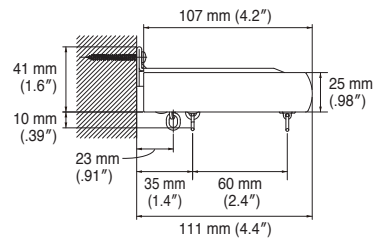

Wall Attachment

Extra Single Bracket
Bracket width = 18 mm (.71")

Double Bracket
Bracket width = 18 mm (.71")

End Caps

End Cap A

End Cap B

End Cap C

Side view

End Cap M (Single)

Side view

End Cap M (Double)

Front view (Wood type)

Front view (Silver)

Side view

Installation dimension

*For End Cap M double, Nexty rail length is 30 mm (1.2") less than Legato Primo Rail.

End Cap R

Front view

Side view

Bottom view

Top view

Installation dimension

Cover Top

Cover Top

Top view

Installation dimension

Front view

Side view

Cover Top R

Top view

Installation dimension

Cover Top Set