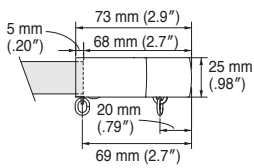

Wall Attachment

Extra Single Bracket
Bracket width = 18 mm (.71")

Double Bracket
Bracket width = 18 mm (.71")

End Caps

End Cap A

End Cap B

End Cap C

Side view

End Cap M (Single)

Side view

End Cap M (Double)

Front view (Wood type)

Front view (Silver)

Side view

Installation dimension

*For End Cap M double, Nexty rail length is 30 mm (1.2") less than Legato Primo Rail.

End Cap R

Front view

Side view

Bottom view

Top view

Installation dimension

Cover Top

Cover Top

Top view

Installation dimension

Front view

Side view

Cover Top R

Top view

Installation dimension

Cover Top Set