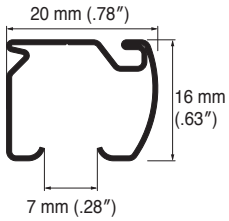

Top view

Installation dimension

Front view

Side view

Cover Top R

Top view

Installation dimension

Cover Top Set

Legato Primo Cover Top Set

Size	Product Code		
	White	Light Brown	Dark Brown
2.01 m (79")	30004143	30004139	30004141
3.01 m (119")	30004144	30004140	30004142

Contents of Set: Cover Top (1 pc), Cover Top Cap (1 set), Cover Top Fixing Clip (2.01 m/79" or less=3 pcs, 2.02 m/80" to 3.01 m/119"=5 pcs)
 *The Cover Top length is 20 mm (.79") less than Legato Primo rail.

Legato Primo Cover Top R Set

Size	Product Code		
	White	Light Brown	Dark Brown
1.96 m (77")	30004149	30004145	30004147
2.96 m (117")	30004150	30004146	30004148

Contents of Set: Cover Top (1 pc), Cover Top Cap (1 set), Cover Top Fixing Clip (1.96 m/77"=3 pcs, 2.96 m/117"=5 pcs)
 *The Cover Top length is 10 mm (.39") less than Legato Primo rail.

Legato Primo Rails

Legato Primo Rails

Size	Product Code						
	White Grain	Natural Grain	Light Grain	Walnut	Dark Mahogany	Mist Silver	Pearl Gray
1.13 m (44")	30002562	30002564	30002566	30002568	30002570	30002572	30002574
2.03 m (80")	05130121	05130123	30000537	05130125	05130127	05130129	05130131
3.03 m (119")	05130122	05130124	30000538	05130126	05130128	05130130	05130132
4.03 m (159")	30002563	30002565	30002567	30002569	30002571	30002573	30002575