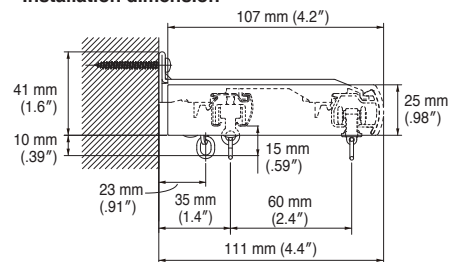

End Cap R

Front view

Side view

Bottom view

Top view

Installation dimension

Cover Top

Cover Top

Top view

Installation dimension

Front view

Side view

Cover Top R

Top view

Installation dimension

Cover Top Set

Legato Primo Cover Top Set

Size	Product Code		
	White	Light Brown	Dark Brown
2.01 m (79")	30004143	30004139	30004141
3.01 m (119")	30004144	30004140	30004142

Contents of Set: Cover Top (1 pc), Cover Top Cap (1 set), Cover Top Fixing Clip (2.01 m/79" or less=3 pcs, 2.02 m/80" to 3.01 m/119"=5 pcs)
 *The Cover Top length is 20 mm (.79") less than Legato Primo rail.