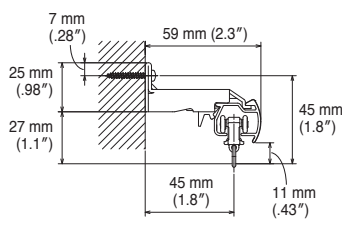

Bracket Installation Interval and Allowable Curtain Load

*End Cap R component can support up to 5 kg (11 lb).

Installation and Caps Dimensions

Ceiling Attachment

Ceiling Double Bracket
Bracket width = 19 mm (.75")

Wall Attachment

Extra Single Bracket
Bracket width = 18 mm (.71")

Double Bracket
Bracket width = 18 mm (.71")

End Caps

End Cap A

End Cap B

End Cap C

Side view