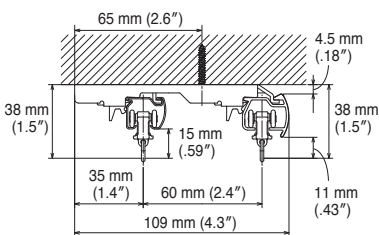

Bracket Installation Interval and Allowable Curtain Load

*End Cap R component can support up to 5 kg (11 lb).

Installation and Caps Dimensions

Ceiling Attachment

Ceiling Double Bracket
Bracket width = 19 mm (.75")

Wall Attachment

Extra Single Bracket
Bracket width = 18 mm (.71")

Double Bracket
Bracket width = 18 mm (.71")

End Caps

End Cap A

End Cap B

End Cap C

Side view