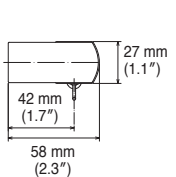

Wall Attachment

Extra Single Bracket
Bracket width = 18 mm (.71")

Double Bracket
Bracket width = 18 mm (.71")

End Caps

End Cap A

End Cap B

End Cap C

Side view

End Cap M (Single)

Side view

End Cap M (Double)

Front view (Wood type)

Front view (Silver)

Side view

Installation dimension

*For End Cap M double, Nexty rail length is 30 mm (1.2") less than Legato Primo Rail.

End Cap R

Front view

Side view

Bottom view

Top view

Installation dimension

Cover Top

Cover Top

Top view

Installation dimension

Front view

Side view

Cover Top R

Top view

Installation dimension

Cover Top Set