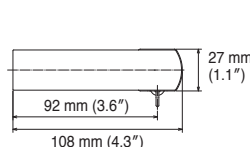

Wall Attachment

Extra Single Bracket
Bracket width = 18 mm (.71")

Double Bracket
Bracket width = 18 mm (.71")

End Caps

End Cap A

End Cap B

End Cap C

Side view

End Cap M (Single)

Side view

End Cap M (Double)

Front view (Wood type)

Front view (Silver)

Side view

Installation dimension

*For End Cap M double, Nexty rail length is 30 mm (1.2") less than Legato Primo Rail.

End Cap R

Front view

Side view

Bottom view

Top view

Installation dimension

Cover Top

Cover Top

Top view

Installation dimension

Front view

Side view

Cover Top R

Top view

Installation dimension

Cover Top Set