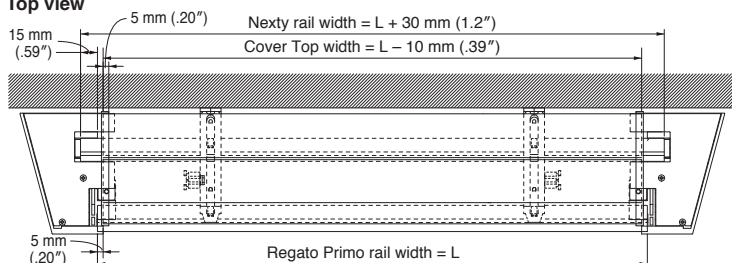

End Cap R

Front view

Side view

Bottom view

Top view

Installation dimension

Cover Top

Cover Top

Top view

Installation dimension

Front view

Side view

Cover Top R

Top view

Installation dimension

Cover Top Set

Legato Primo Cover Top Set

Size	Product Code		
	White	Light Brown	Dark Brown
2.01 m (79")	30004143	30004139	30004141
3.01 m (119")	30004144	30004140	30004142

Contents of Set: Cover Top (1 pc), Cover Top Cap (1 set), Cover Top Fixing Clip (2.01 m/79" or less=3 pcs, 2.02 m/80" to 3.01 m/119"=5 pcs)
 *The Cover Top length is 20 mm (.79") less than Legato Primo rail.