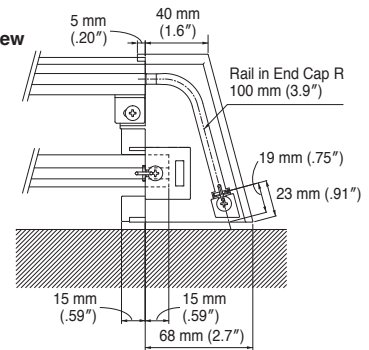

End Cap R

Front view

Side view

Bottom view

Top view

Installation dimension

Cover Top

Cover Top

Top view

Installation dimension

Front view

Side view

Cover Top R

Top view

Installation dimension

Cover Top Set

Legato Primo Cover Top Set

Size	Product Code		
	White	Light Brown	Dark Brown
2.01 m (79")	30004143	30004139	30004141
3.01 m (119")	30004144	30004140	30004142

Contents of Set: Cover Top (1 pc), Cover Top Cap (1 set), Cover Top Fixing Clip (2.01 m/79" or less=3 pcs, 2.02 m/80" to 3.01 m/119"=5 pcs)
 *The Cover Top length is 20 mm (.79") less than Legato Primo rail.