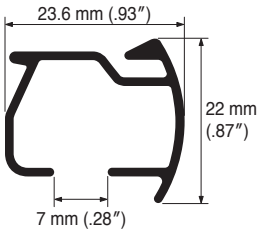

Legato Primo Rails

Legato Primo Rails

Size	Product Code						
	White Grain	Natural Grain	Light Grain	Walnut	Dark Mahogany	Mist Silver	Pearl Gray
1.13 m (44")	30002562	30002564	30002566	30002568	30002570	30002572	30002574
2.03 m (80")	05130121	05130123	30000537	05130125	05130127	05130129	05130131
3.03 m (119")	05130122	05130124	30000538	05130126	05130128	05130130	05130132
4.03 m (159")	30002563	30002565	30002567	30002569	30002571	30002573	30002575