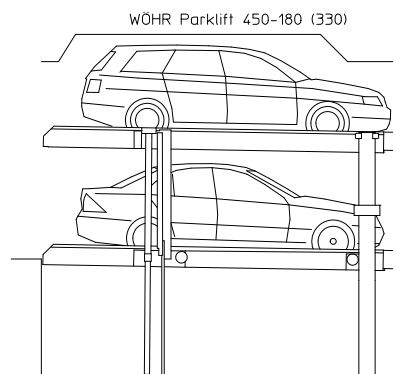

## WÖHR PARKLIFT 450

Dateiname / File name:  
450-Dimensions

Dateiname / File name:  
450-170-320

Dateiname / File name:  
450-175-325

Dateiname / File name:  
450-175-330

Dateiname / File name:  
450-180-330