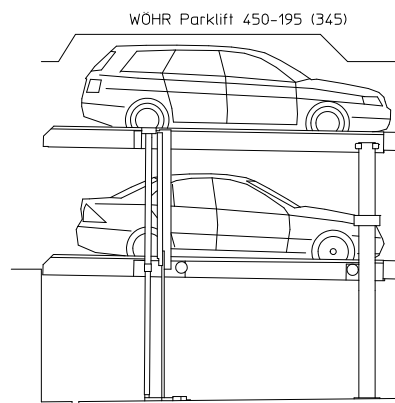

Dateiname / File name:
450-195-345