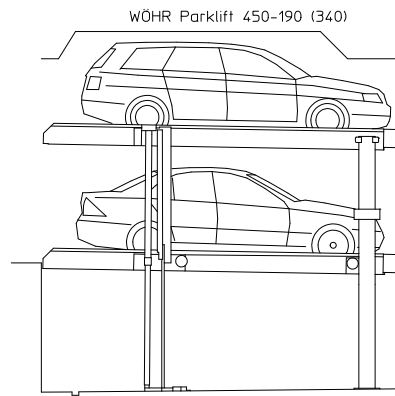

Dateiname / File name:
450-190-340