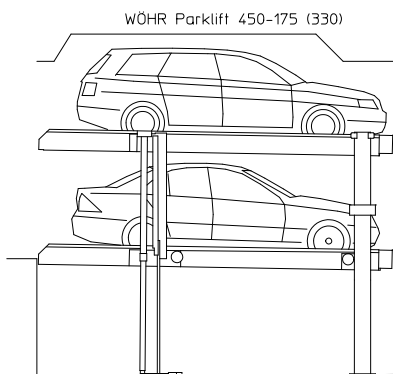

## WÖHR PARKLIFT 450

Dateiname / File name:  
450-Dimensions

Dateiname / File name:  
450-170-320

Dateiname / File name:  
450-175-325

Dateiname / File name:  
450-175-330

Dateiname / File name:  
450-180-330