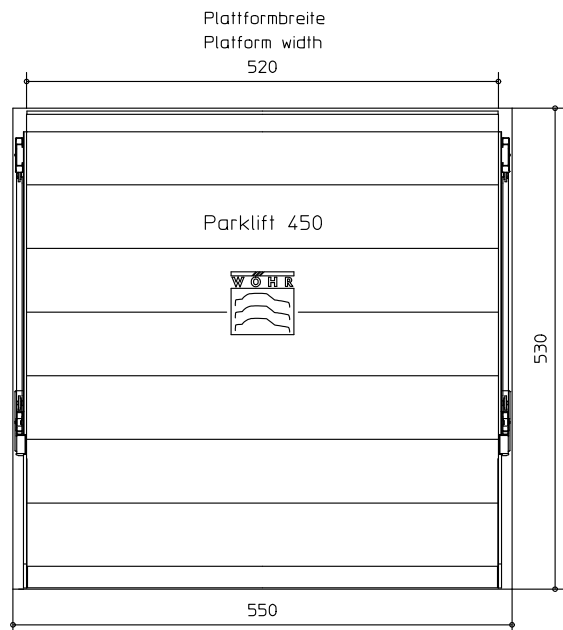

Dateiname / File name:
DS-450-D-520