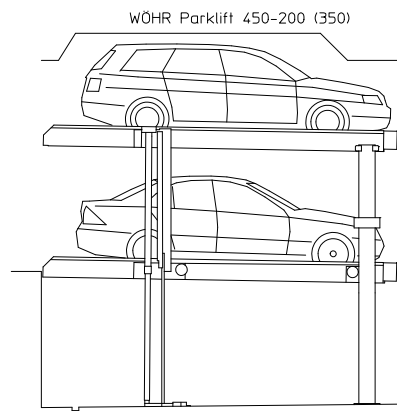

Dateiname / File name:
450-200-350