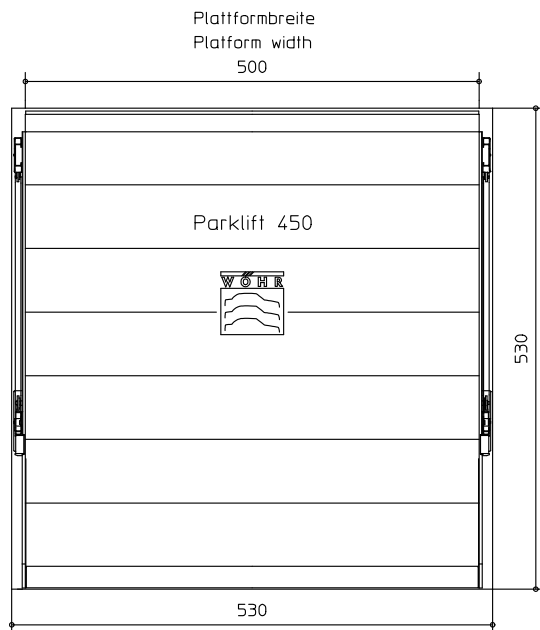

Dateiname / File name:
DS-450-D-500