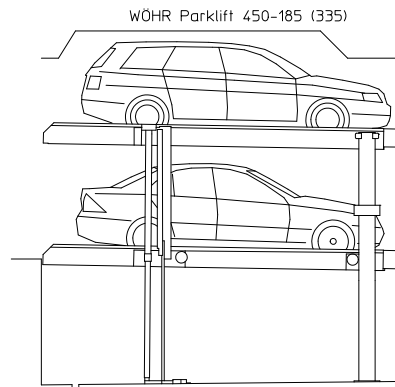

Dateiname / File name:
450-185-335