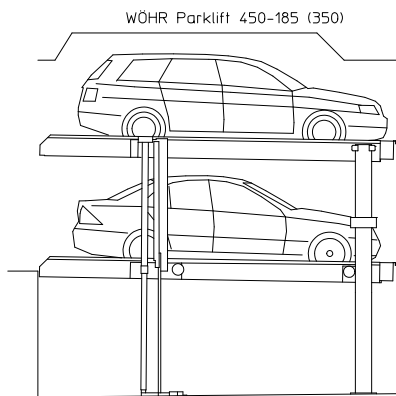

Dateiname / File name:
450-185-350