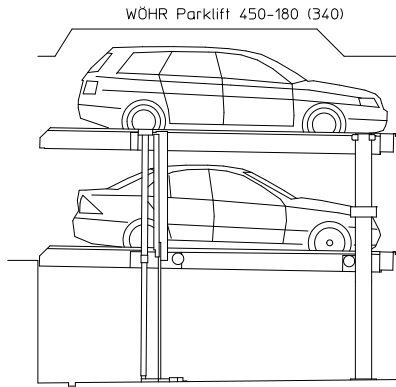

Dateiname / File name:
450-180-340