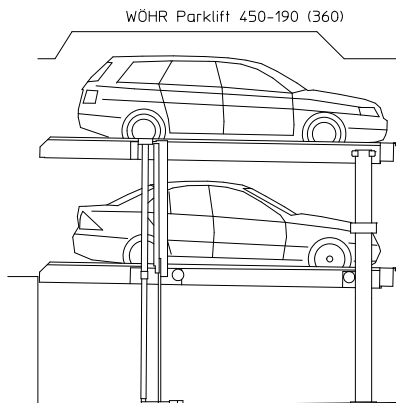

Dateiname / File name:
450-190-360