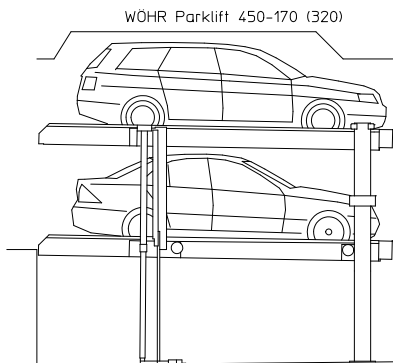

## WÖHR PARKLIFT 450

Dateiname / File name:  
450-Dimensions

Dateiname / File name:  
450-170-320

Dateiname / File name:  
450-175-325

Dateiname / File name:  
450-175-330

Dateiname / File name:  
450-180-330