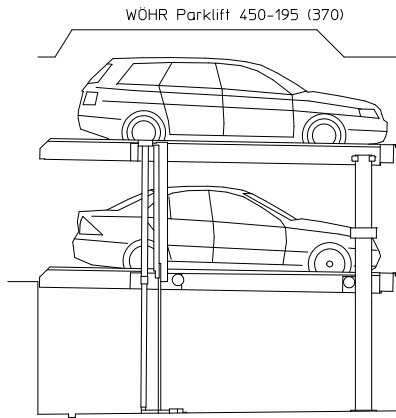

Dateiname / File name:
450-195-370