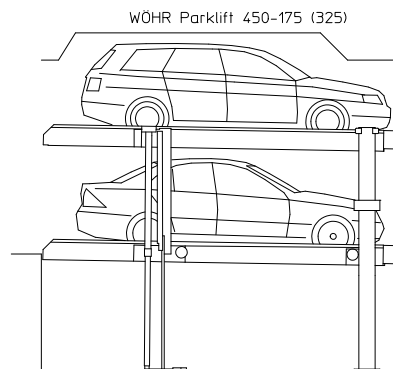

## WÖHR PARKLIFT 450

Dateiname / File name:  
450-Dimensions

Dateiname / File name:  
450-170-320

Dateiname / File name:  
450-175-325

Dateiname / File name:  
450-175-330

Dateiname / File name:  
450-180-330