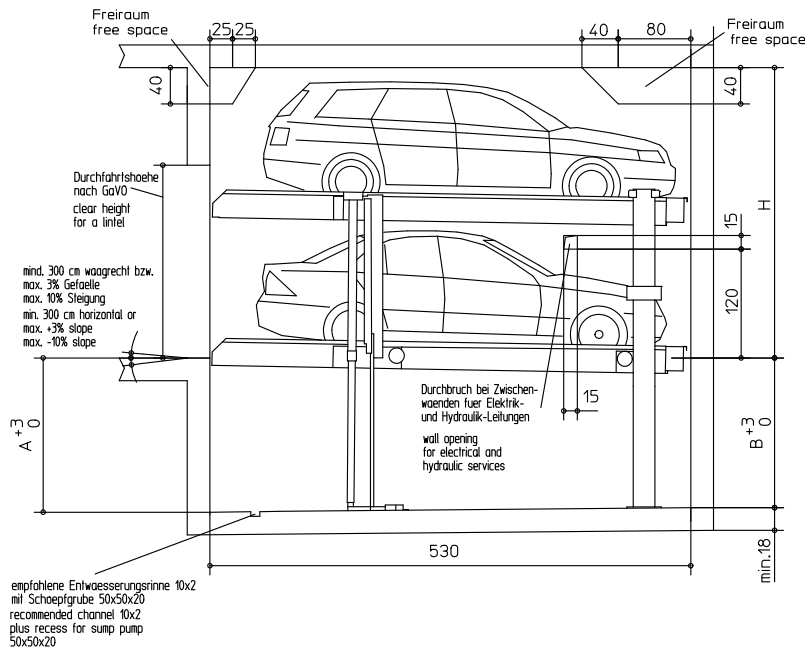

## WÖHR PARKLIFT 450

Dateiname / File name:  
450-Dimensions

Dateiname / File name:  
450-170-320

Dateiname / File name:  
450-175-325

Dateiname / File name:  
450-175-330

Dateiname / File name:  
450-180-330