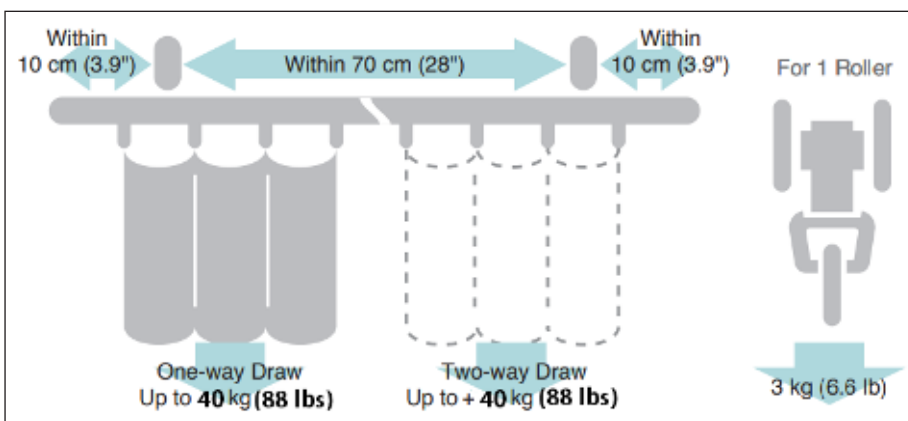

Distribusi & kapasitas berat untuk rel Supertrac