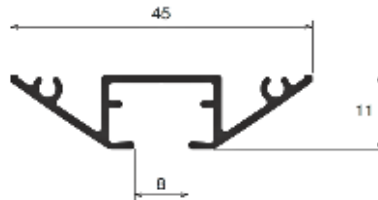

Ciero Curtain Rail max beban 20kg*

Ciero dengan maximum beban 20kg*, mampu menggerakkan Curtain Sheer ataupun Curtain Blackout dengan **Lancar** (*sisi kanan 10kg + sisi kiri 10kg)

Ciero hadir juga dengan **Wave Style**. Lekukan simetris agar jatuhnya kain terlihat lebih elok.

Terdapat 2 ketinggian, 9.5mm dan 12.5mm

Ciero, curtain track yang Minimalis

terlihat cantik terpasang langsung ke plafon, mengurangi cahaya yang masuk dari sela atas jendela.

Ciero memiliki konsep "floating curtain" sehingga terlihat menempel pada plafon

Tersedia 2 warna: Putih dan Hitam untuk Ciero Line, Ciero Cloud dan Ciero Mini