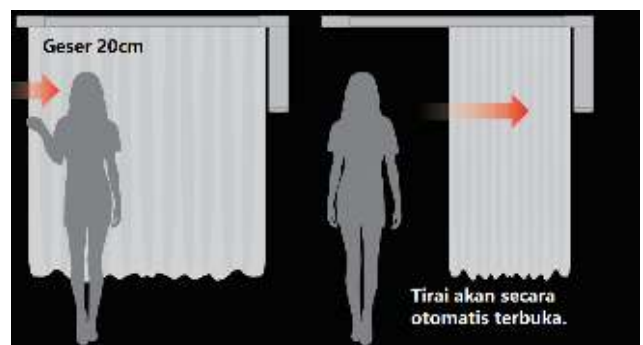

(6) Touch Motion System
Geser sejauh 20cm dan tirai secara otomatis terbuka. Berlaku untuk Progress 25 & 50