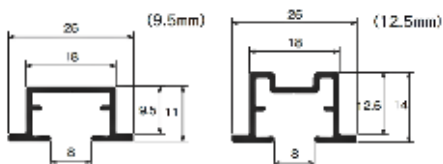

Terdapat 2 ketinggian, 9.5mm dan 12.5mm