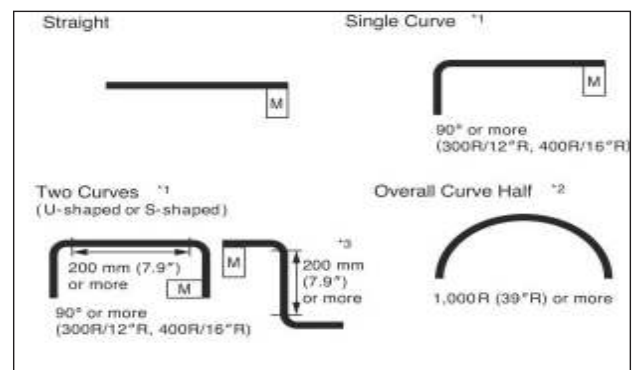

(5) Variasi Lekuk yang Fleksibel
Rel progress hadir dengan pilihan bentuk yang beragam.