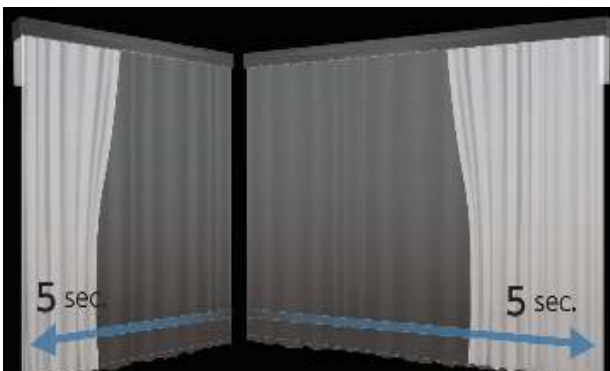

(2) Kecepatan Mesin Progress Bisa Diatur.
Mampu membuka dan menutup jendela siku bersamaan walaupun panjang rail berbeda.