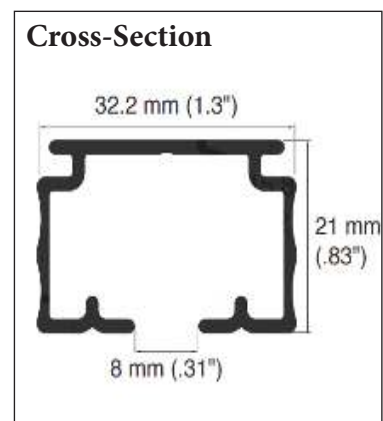

Distribusi & kapasitas berat untuk rel Supertrac