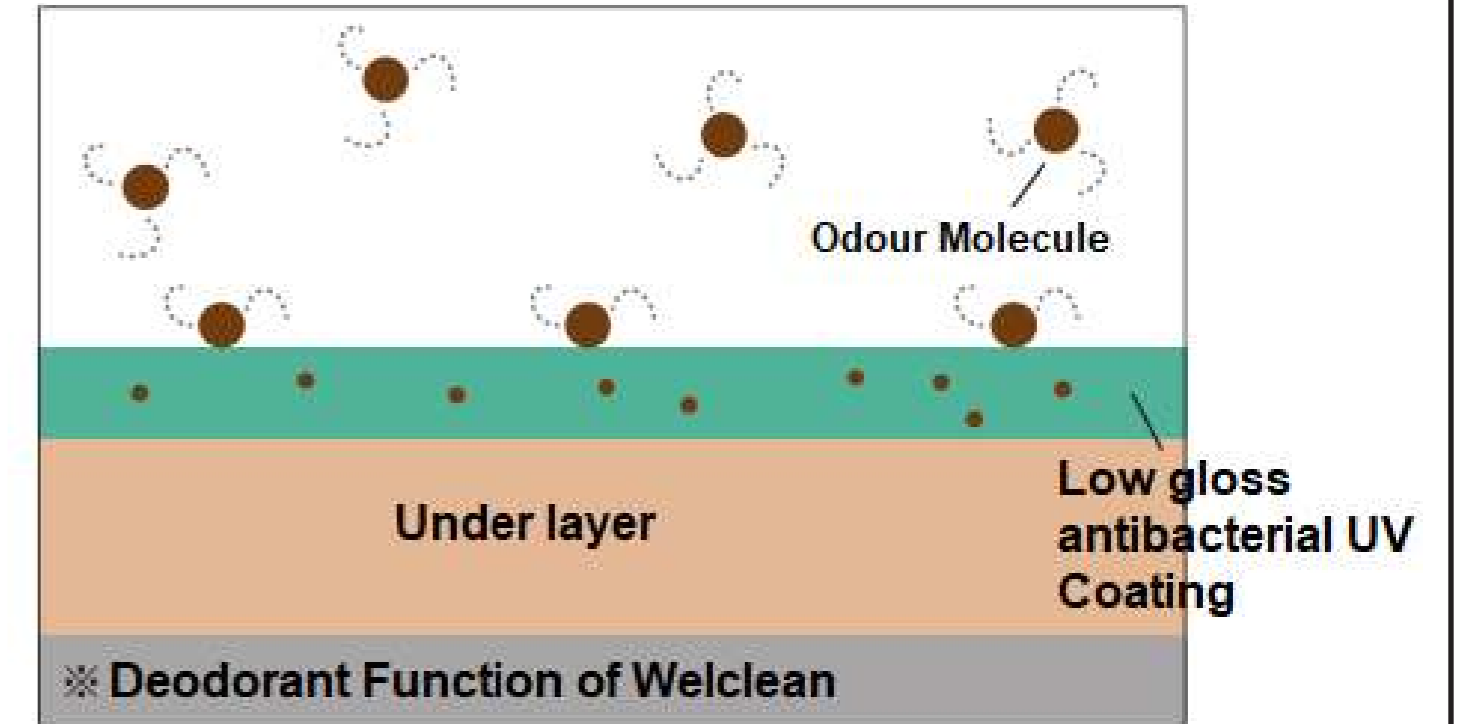

Mode of Action