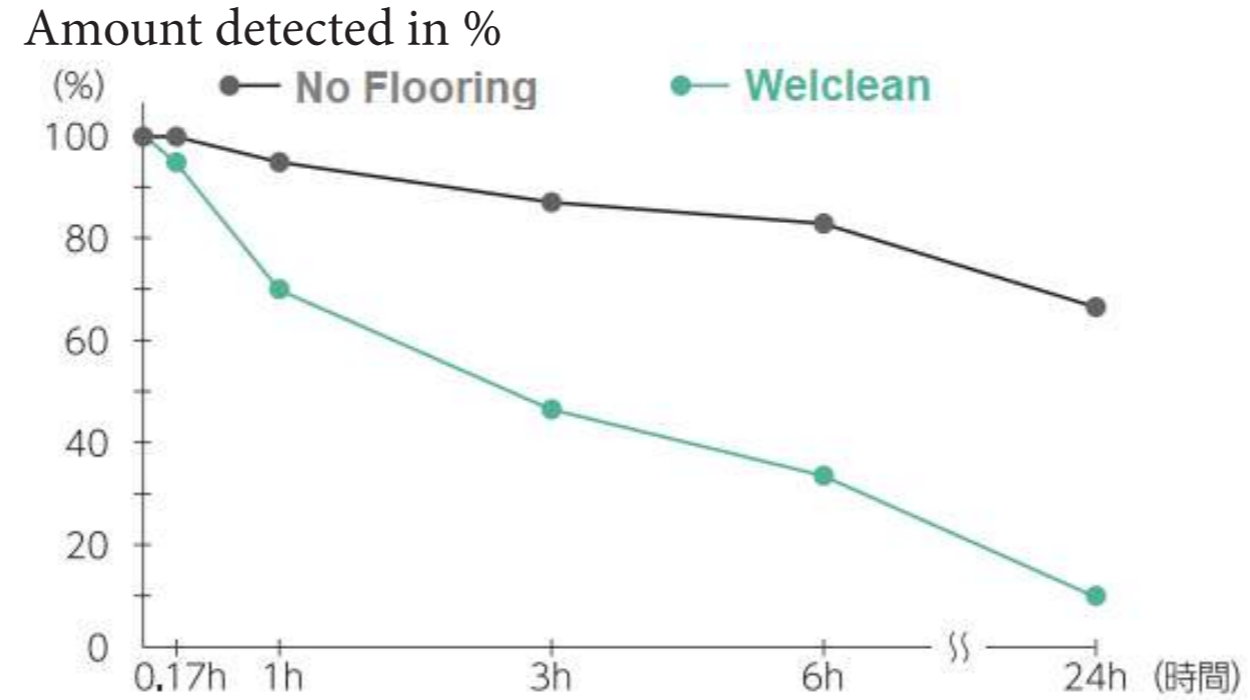

Deodorant WelClean

Deodorant Welclean maintain cleanliness and hygiene better than any other flooring material. Here is how it works:

Antibacterial

Deodorant welclean is antibacterial, eliminates germ to maintain hygiene environment on microscopic level.

Odour Eliminating

Unique UV wear layer on Welclean captures and destroy odour causing molecule from air.

Easy Cleaning

Wear layer of Welclean is stain resistant and very easy to clean.

Ammonia

Acetic acid

Ammonia as a reagent simulating urine odour, and acetic acid as a reagent for body odour. In both test, clear deodorizing effect can be seen.

*Test was conducted by: Japan Food Research Laboratories

Mode of Action

Urine Resistant

Aside from removing odour, wear layer on deodorant Welclean is resistant against urine stain