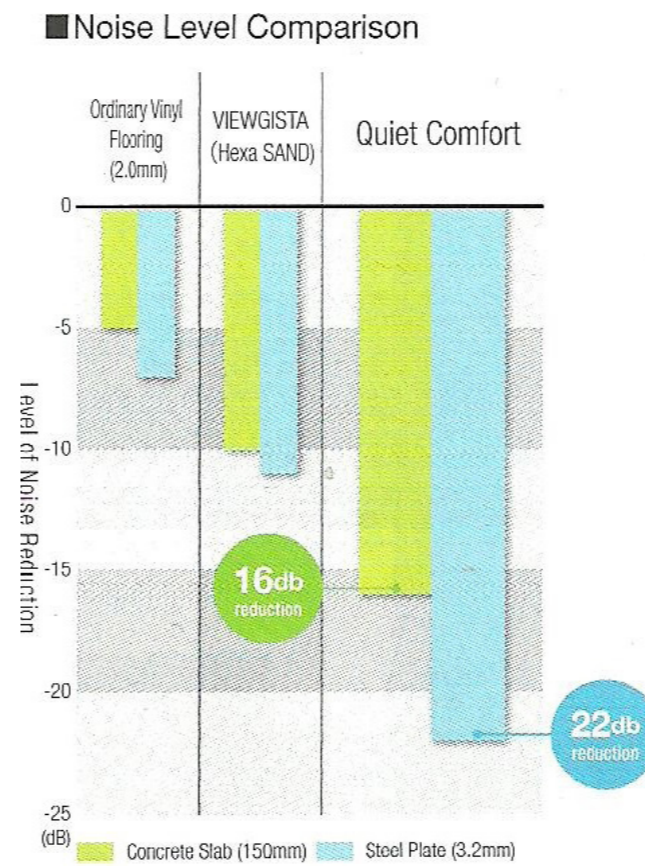

Viewgista Plus Quiet Walk

Reduce noise level caused by footstep or heavy luggage by more than 15 dB.

Viewgista Plus Easy Clean

Featuring unique embossing with easy clean function.