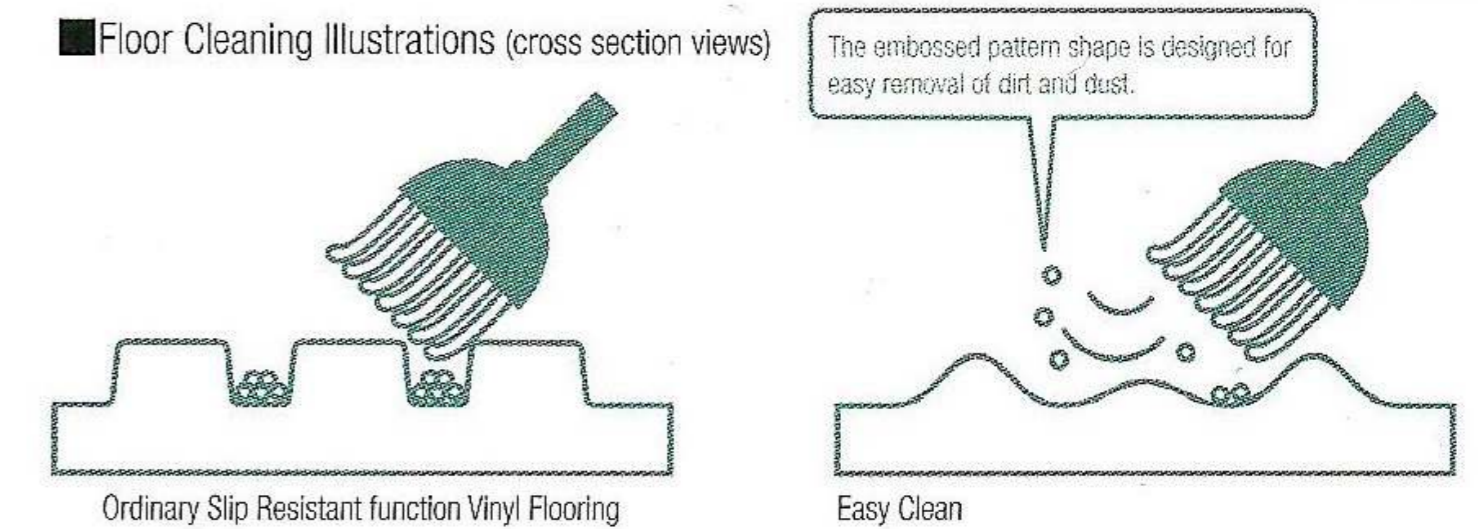

Viewgista Aqua

Bright colored flooring to create clear distinction between wet and dry area of the pool.

Embossing on Viewgista Aqua has more grip compared to other Viewgista. This is to provide feeling of security and maximum antislip performance.