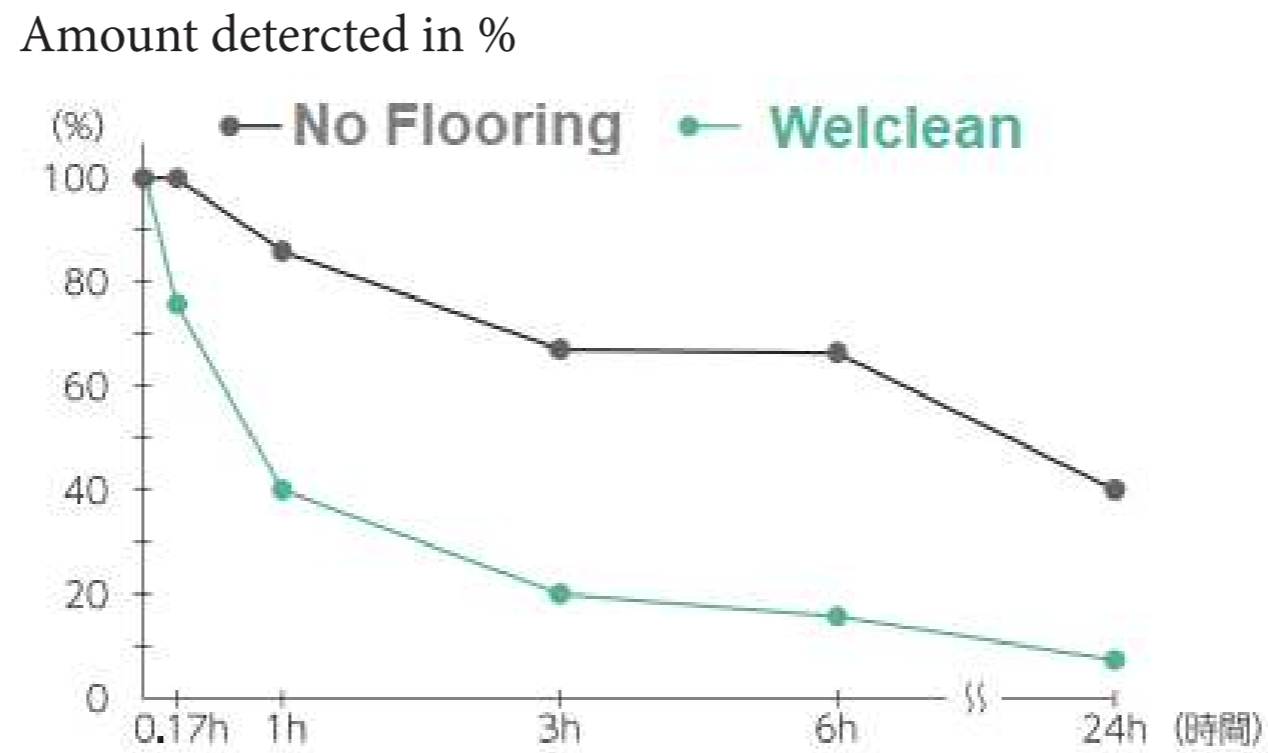

Easy Cleaning

Wear layer of Welclean is stain resistant and very easy to clean.

Ammonia

Acetic acid

Ammonia as a reagent simulating urine odour, and acetic acid as a reagent for body odour. In both test, clear deodorizing effect can be seen.