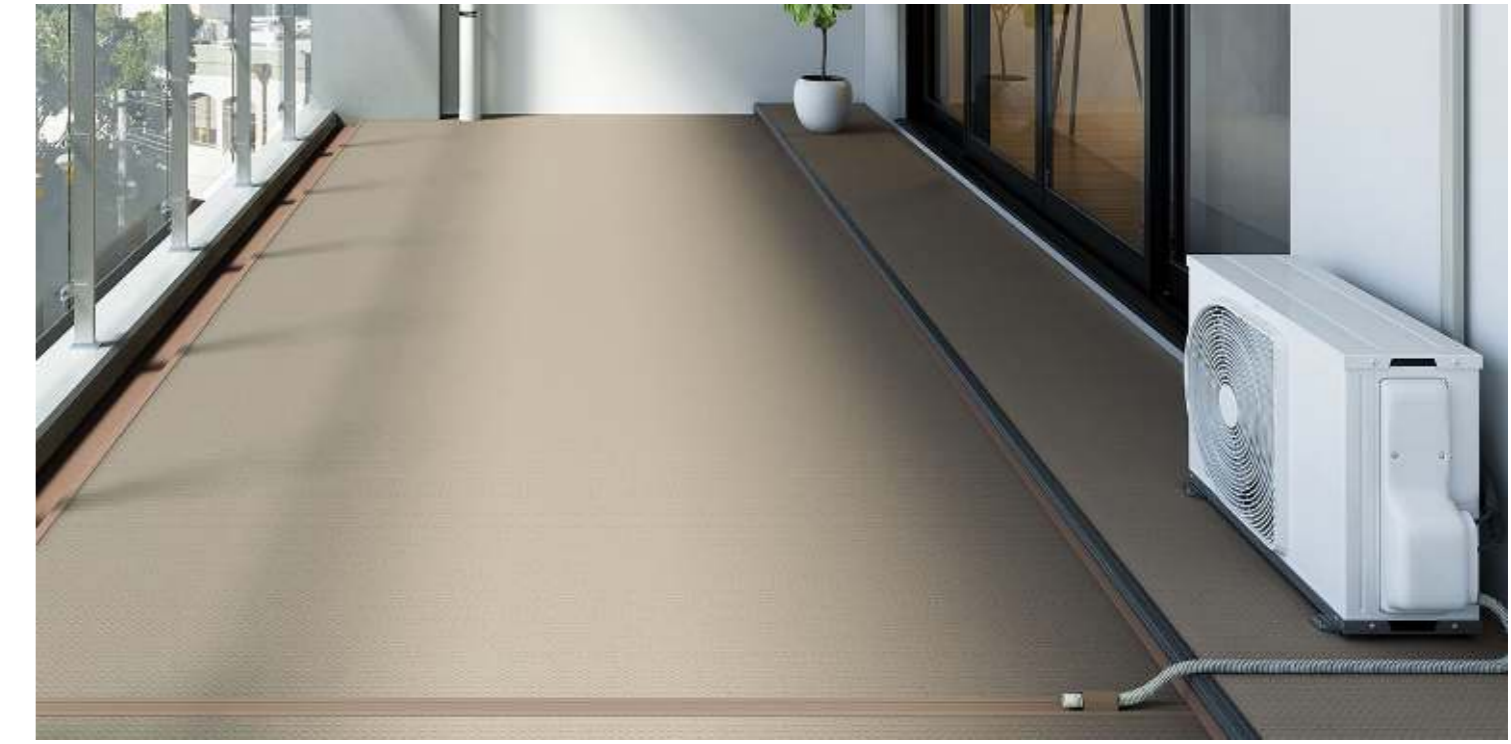

Viewgista Plus Quiet Walk

Reduce noise level caused by footstep or heavy luggage by more than 15 dB.

Viewgista Plus Easy Clean

Featuring unique embossing with easy clean function.