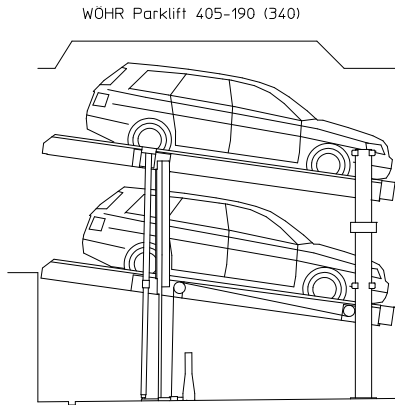

WÖHR Parklift 405-190 (310)

Dateiname / File name:
405-190-320

WÖHR Parklift 405-190 (320)

Dateiname / File name:
405-190-330

WÖHR Parklift 405-190 (330)

Dateiname / File name:
405-190-340

Dateiname / File name:
405-195-315