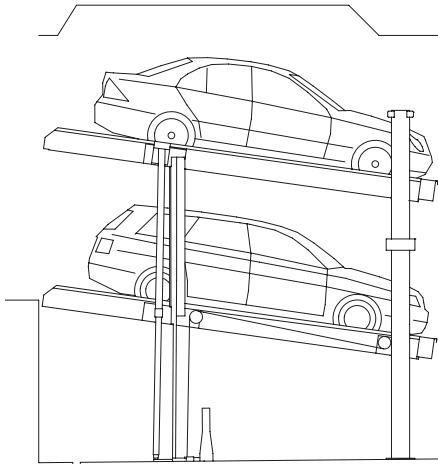

Dateiname / File name:
405-215-390

WOEHR Parklift 405-215 (390)