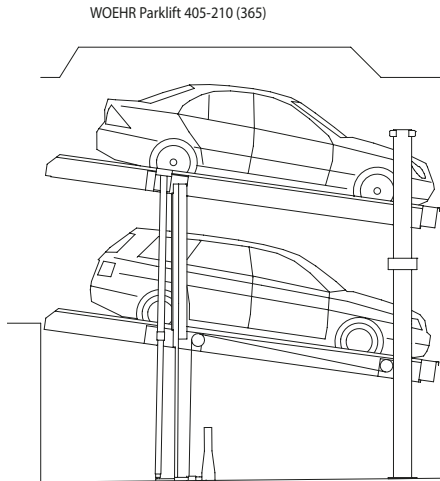

Dateiname / File name:
405-210-365

Dateiname / File name:
405-210-375

Dateiname / File name:
405-210-380

Dateiname / File name:
405-215-345

Dateiname / File name:
405-215-375

WOEHR Parklift 405-215 (375)

Dateiname / File name:
405-215-385