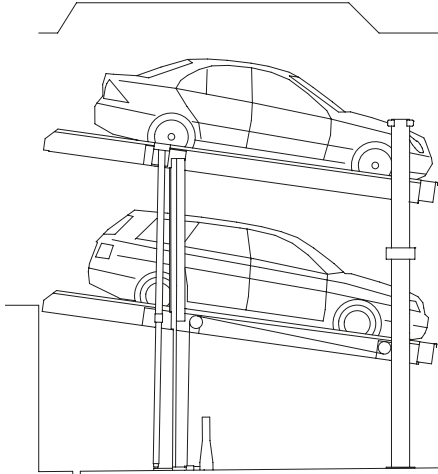

Dateiname / File name:
405-220-400

WOEHR Parklift 405-220 (400)