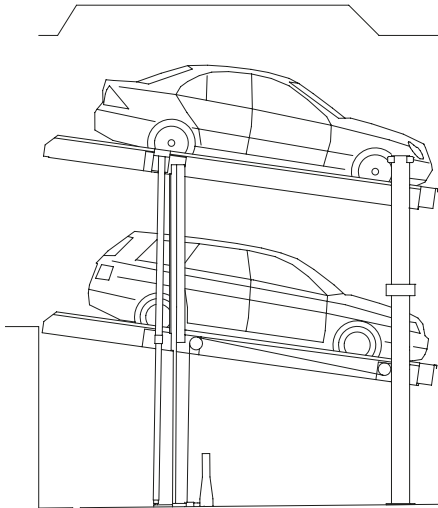

WOEHR Parklift 405-240 (425)