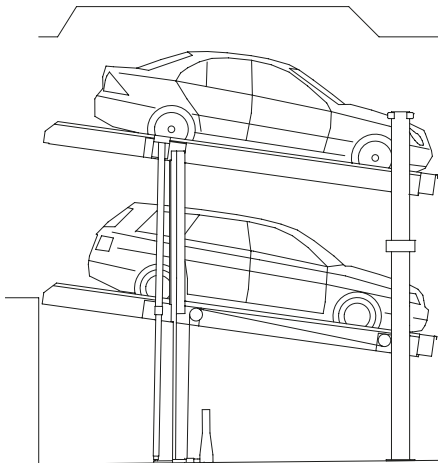

WOEHR Parklift 405-215 (385)

Dateiname / File name:
405-215-390

WOEHR Parklift 405-215 (390)

Dateiname / File name:
405-220-350

WOEHR Parklift 405-220 (350)

Dateiname / File name:
405-220-385

WOEHR Parklift 405-220 (385)