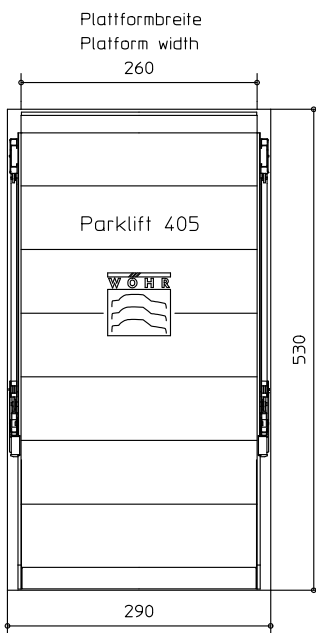

WOEHR Parklift 405-240 (440)

Dateiname / File name:
DS-405-E-230

Dateiname / File name:
DS-405-E-240

Dateiname / File name:
DS-405-E-250

Dateiname / File name:
DS-405-E-260

Dateiname / File name:
DS-405-E-270