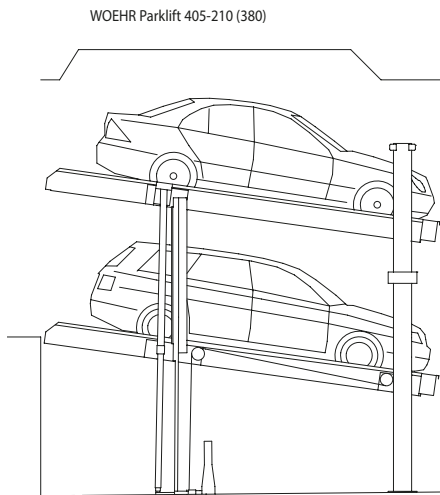

Dateiname / File name:
405-210-365

Dateiname / File name:
405-210-375

Dateiname / File name:
405-210-380

Dateiname / File name:
405-215-345

Dateiname / File name:
405-215-375

WOEHR Parklift 405-215 (375)

Dateiname / File name:
405-215-385