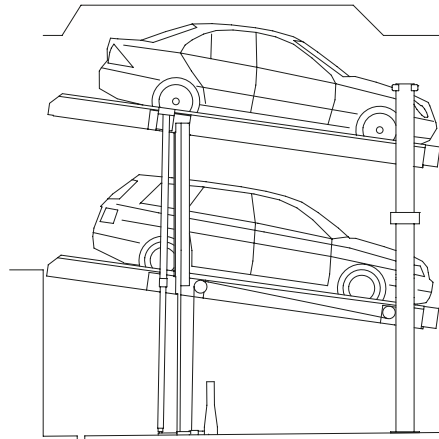

WOEHR Parklift 405-215 (385)

Dateiname / File name:
405-215-390

WOEHR Parklift 405-215 (390)

Dateiname / File name:
405-220-350

WOEHR Parklift 405-220 (350)

Dateiname / File name:
405-220-385

WOEHR Parklift 405-220 (385)