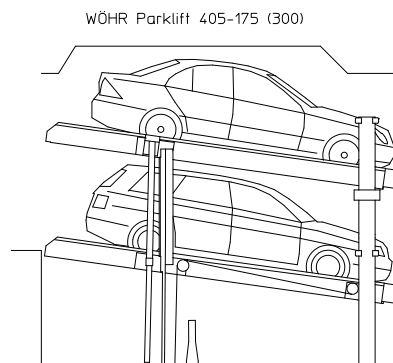

CAD Planungsdarstellungen / CAD files

WÖHR PARKLIFT 405

Dateiname / File name:
405-Dimensions

Dateiname / File name:
405-170-290

Dateiname / File name:
405-170-300

Dateiname / File name:
405-175-295

Dateiname / File name:
405-175-300