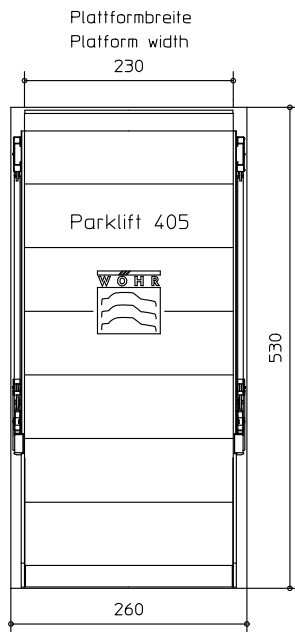

Dateiname / File name:
DS-405-E-230