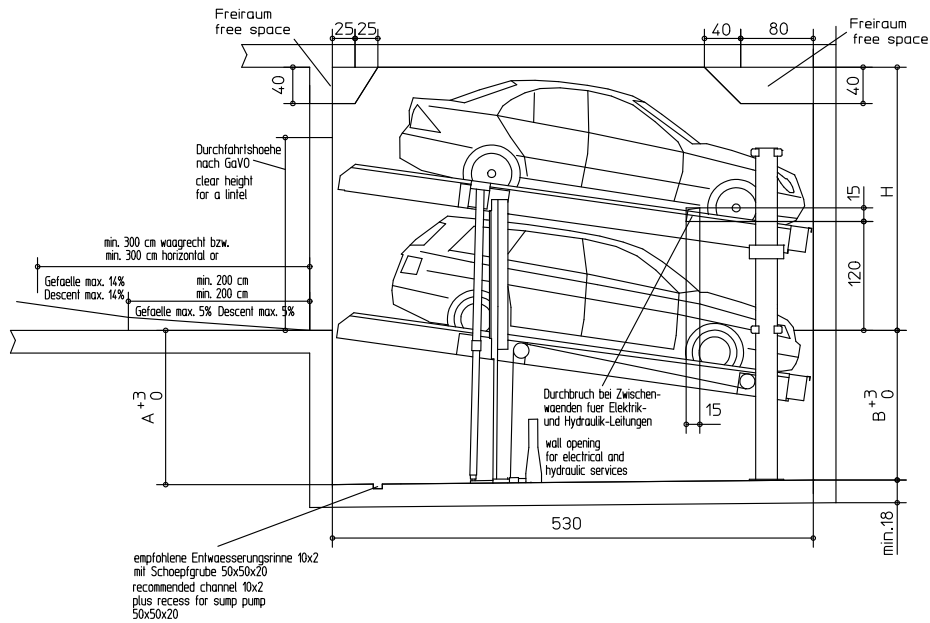

CAD Planungsdarstellungen / CAD files

WÖHR PARKLIFT 405

Dateiname / File name:
405-Dimensions

Dateiname / File name:
405-170-290

Dateiname / File name:
405-170-300

Dateiname / File name:
405-175-295

Dateiname / File name:
405-175-300