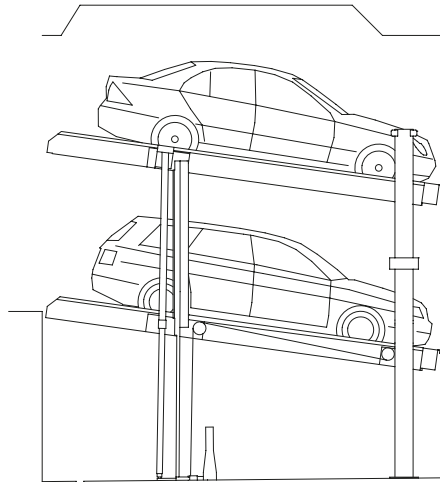

WOEHR Parklift 405-225 (405)