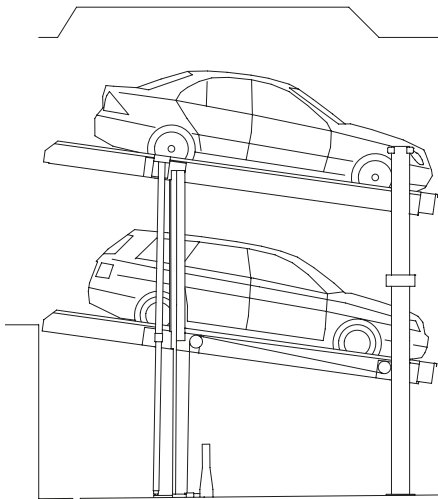

Dateiname / File name:
405-230-405

WOEHR Parklift 405-230 (405)

Dateiname / File name:
405-230-415

WOEHR Parklift 405-230 (415)

Dateiname / File name:
405-230-420

WOEHR Parklift 405-230 (420)

Dateiname / File name:
405-235-365