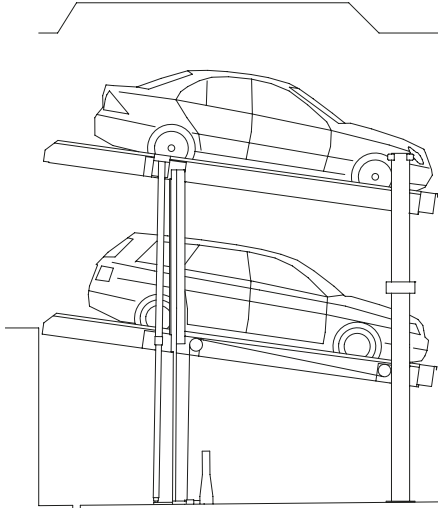

WOEHR Parklift 405-235 (365)

Dateiname / File name:
405-235-415

WOEHR Parklift 405-235 (415)

Dateiname / File name:
405-235-425

WOEHR Parklift 405-235 (425)

Dateiname / File name:
405-235-430

WOEHR Parklift 405-235 (430)