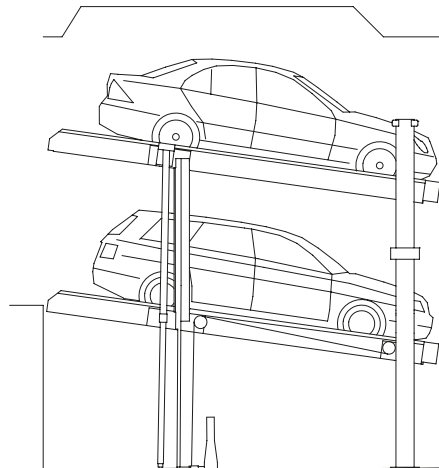

Dateiname / File name:
405-220-395

WOEHR Parklift 405-220 (395)