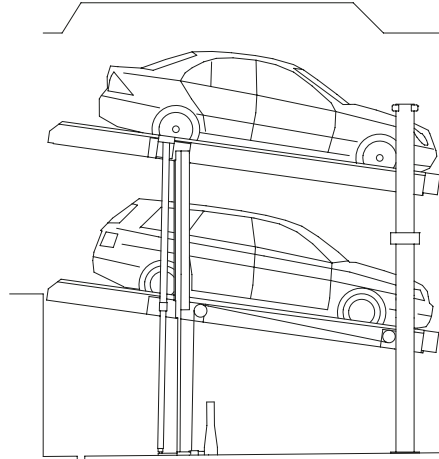

Dateiname / File name:
405-215-385

WOEHR Parklift 405-215 (385)