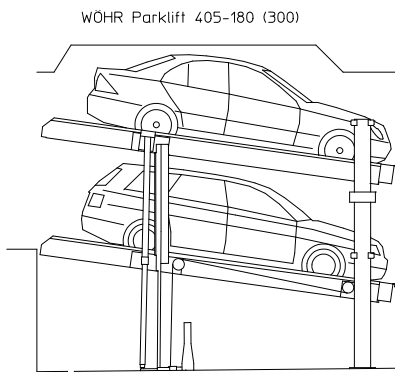

Dateiname / File name:
405-180-300