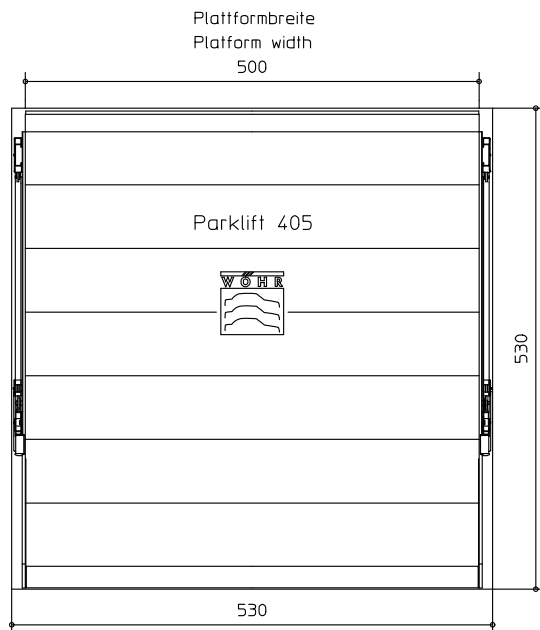

Dateiname / File name:
DS-405-D-500