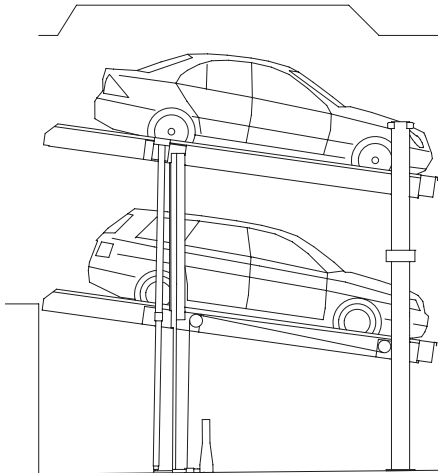

WOEHR Parklift 405-225 (395)