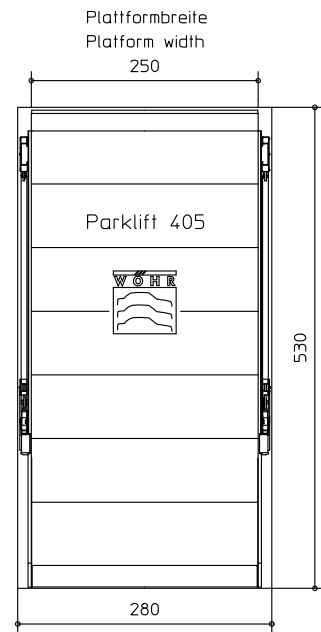

WOEHR Parklift 405-240 (440)

Dateiname / File name:
DS-405-E-230

Dateiname / File name:
DS-405-E-240

Dateiname / File name:
DS-405-E-250

Dateiname / File name:
DS-405-E-260

Dateiname / File name:
DS-405-E-270