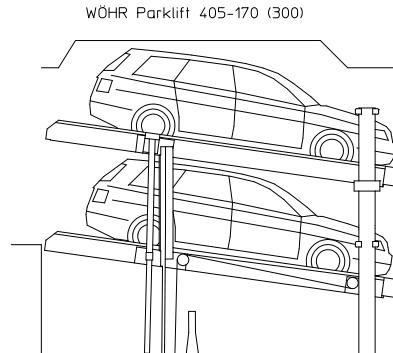

CAD Planungsdarstellungen / CAD files

WÖHR PARKLIFT 405

Dateiname / File name:
405-Dimensions

Dateiname / File name:
405-170-290

Dateiname / File name:
405-170-300

Dateiname / File name:
405-175-295

Dateiname / File name:
405-175-300