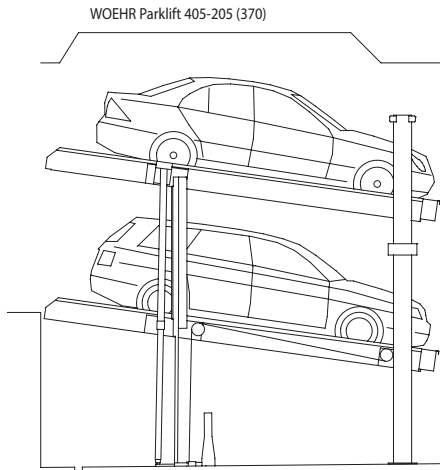

Dateiname / File name:
405-205-370