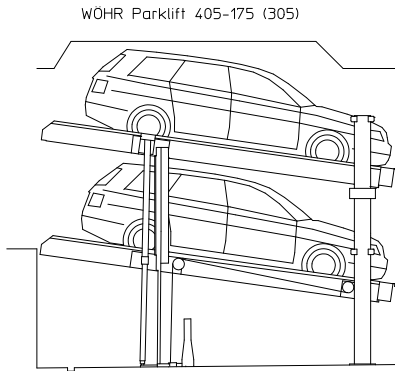

Dateiname / File name:
405-175-305