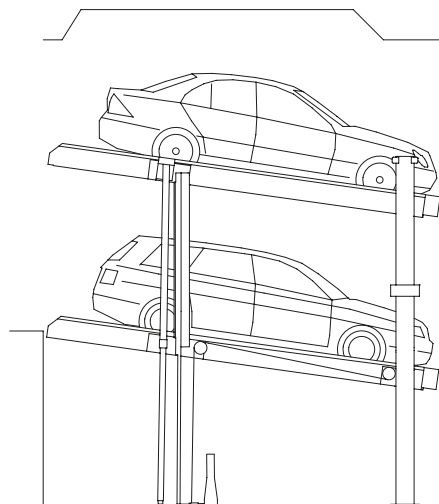

WOEHR Parklift 405-235 (365)

Dateiname / File name:
405-235-415

WOEHR Parklift 405-235 (415)

Dateiname / File name:
405-235-425

WOEHR Parklift 405-235 (425)

Dateiname / File name:
405-235-430

WOEHR Parklift 405-235 (430)