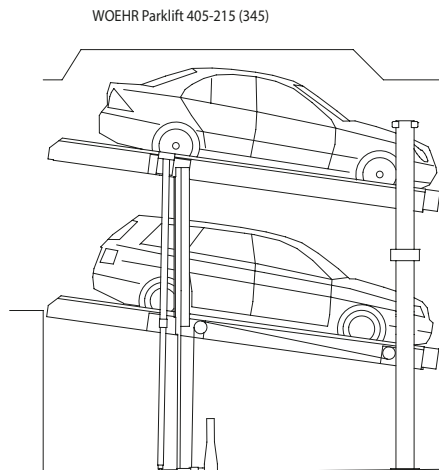

Dateiname / File name:
405-210-365

Dateiname / File name:
405-210-375

Dateiname / File name:
405-210-380

Dateiname / File name:
405-215-345

Dateiname / File name:
405-215-375

WOEHR Parklift 405-215 (375)

Dateiname / File name:
405-215-385