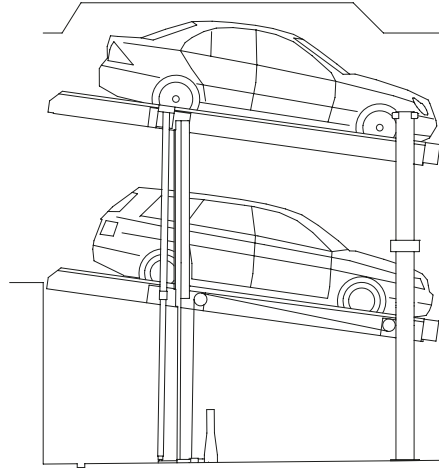

WOEHR Parklift 405-240 (370)