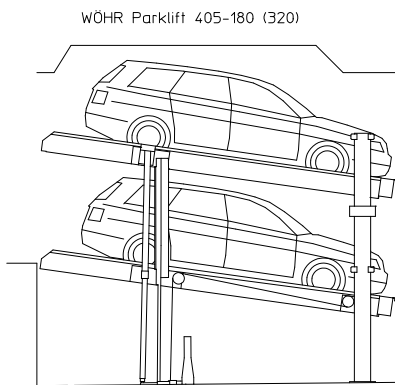

Dateiname / File name:
405-180-320