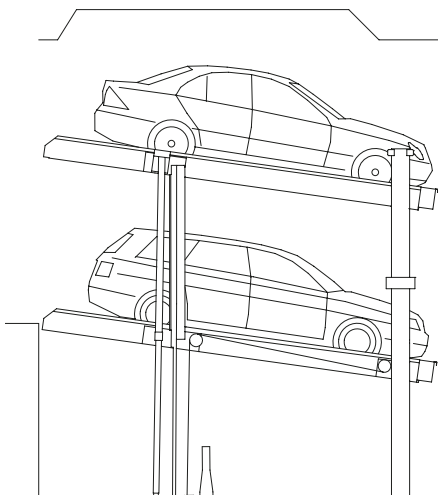

WOEHR Parklift 405-235 (415)