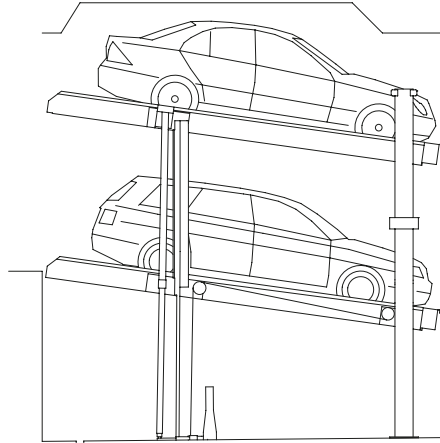

Dateiname / File name:
405-220-395

WOEHR Parklift 405-220 (395)

Dateiname / File name:
405-220-400

WOEHR Parklift 405-220 (400)

Dateiname / File name:
405-225-355

WOEHR Parklift 405-225 (355)

Dateiname / File name:
405-225-395