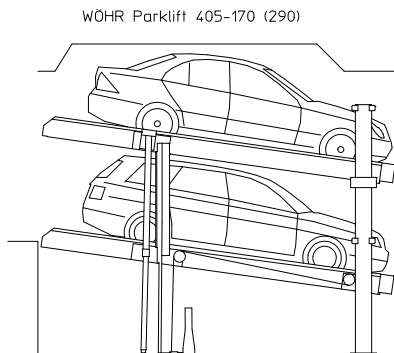

CAD Planungsdarstellungen / CAD files

WÖHR PARKLIFT 405

Dateiname / File name:
405-Dimensions

Dateiname / File name:
405-170-290

Dateiname / File name:
405-170-300

Dateiname / File name:
405-175-295

Dateiname / File name:
405-175-300