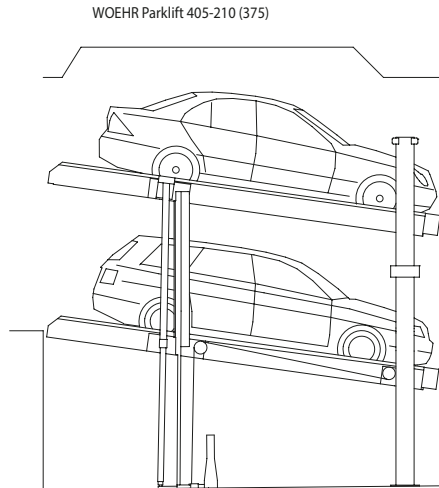

Dateiname / File name:
405-210-365

Dateiname / File name:
405-210-375

Dateiname / File name:
405-210-380

Dateiname / File name:
405-215-345

Dateiname / File name:
405-215-375

WOEHR Parklift 405-215 (375)

Dateiname / File name:
405-215-385