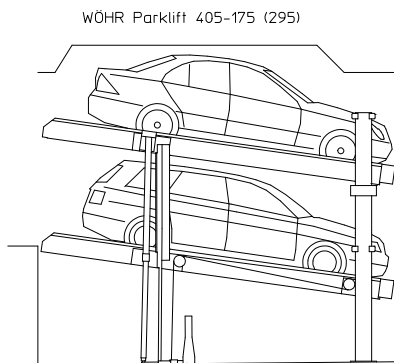

CAD Planungsdarstellungen / CAD files

WÖHR PARKLIFT 405

Dateiname / File name:
405-Dimensions

Dateiname / File name:
405-170-290

Dateiname / File name:
405-170-300

Dateiname / File name:
405-175-295

Dateiname / File name:
405-175-300