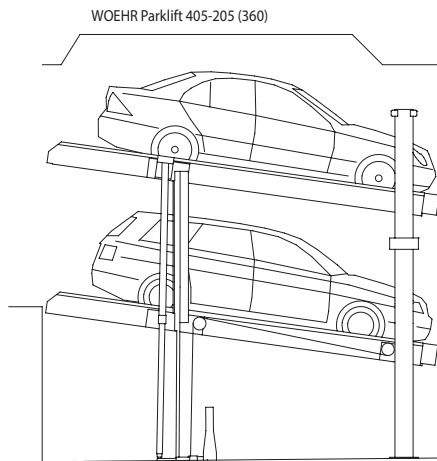

Dateiname / File name:
405-205-360