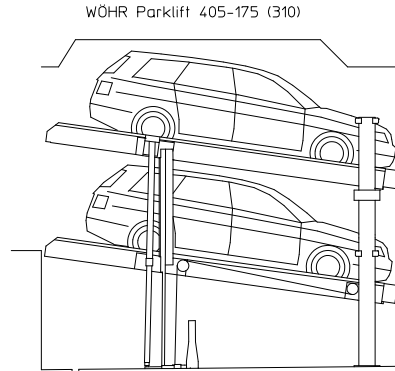

Dateiname / File name:
405-175-310