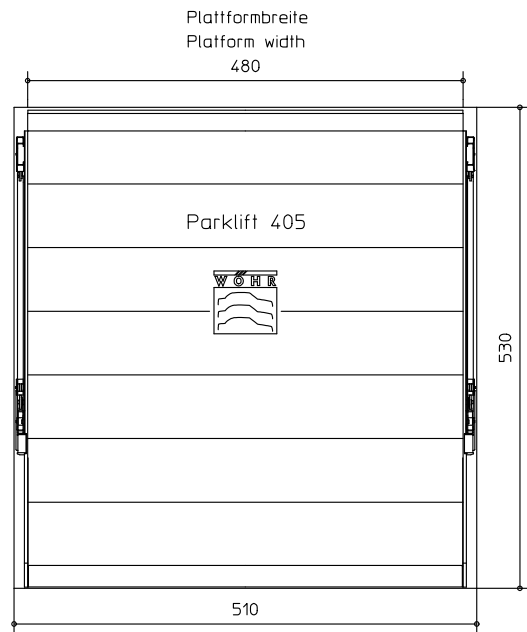

Dateiname / File name:
DS-405-D-480