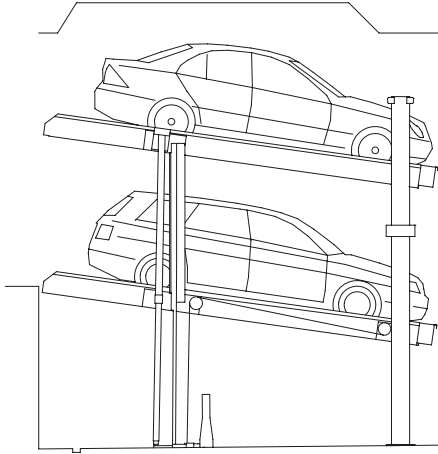

Dateiname / File name:
405-210-365

Dateiname / File name:
405-210-375

Dateiname / File name:
405-210-380

Dateiname / File name:
405-215-345

Dateiname / File name:
405-215-375

WOEHR Parklift 405-215 (375)

Dateiname / File name:
405-215-385