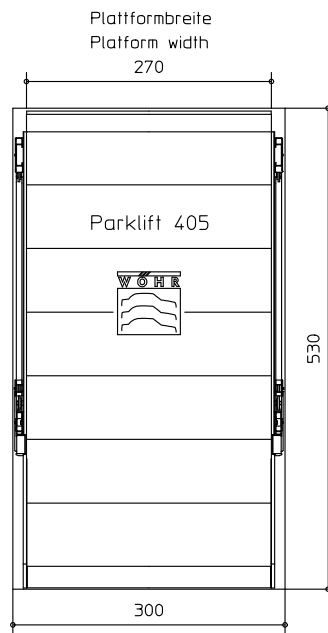

WOEHR Parklift 405-240 (440)

Dateiname / File name:
DS-405-E-230

Dateiname / File name:
DS-405-E-240

Dateiname / File name:
DS-405-E-250

Dateiname / File name:
DS-405-E-260

Dateiname / File name:
DS-405-E-270