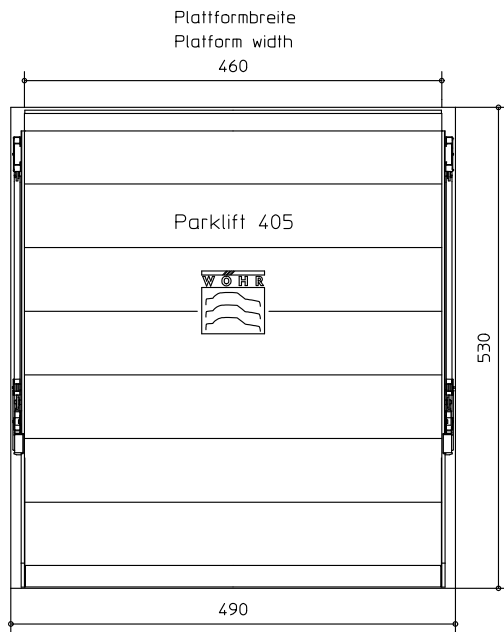

Dateiname / File name:
DS-405-D-460