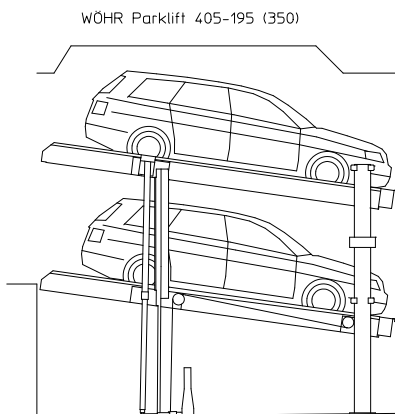

Dateiname / File name:
405-195-350