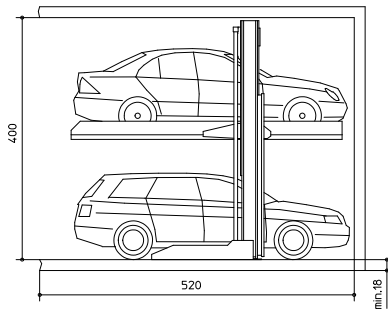

Dateiname / File name:
411-26-E-190_comfort

Wöhr-Parklift 411-2,6-190 Komforttyp
Wöhr-Parklift 411-2,6-190 Comfort type