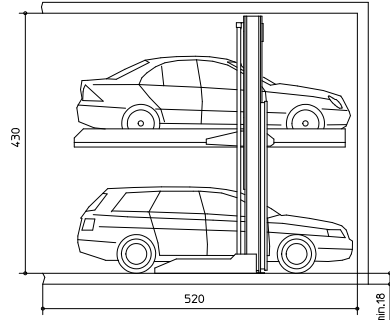

Dateiname / File name:
411-26-D-200_comfort

Wöhr-Parklift 411-2,6-200 Komforttyp
Wöhr-Parklift 411-2,6-200 Comfort type