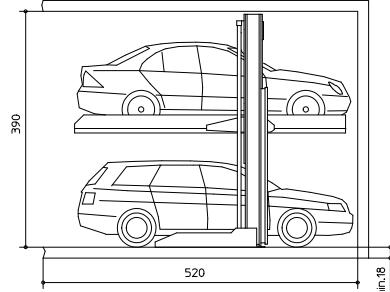

## WÖHR PARKLIFT 411-2,6

Dateiname / File name:  
411-26-E-180\_comfort

Wöhr-Parklift 411-2,6-180 Komforttyp  
Wöhr-Parklift 411-2,6-180 Comfort type

Dateiname / File name:  
411-26-D-180\_comfort

Wöhr-Parklift 411-2,6-180 Komforttyp  
Wöhr-Parklift 411-2,6-180 Comfort type