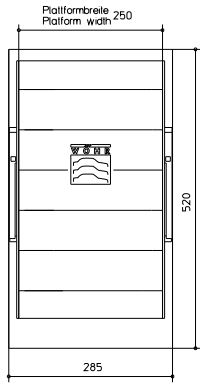

Dateiname / File name:
DS-411-26-E-250

Wöhr Parklift 411 2,6 - E 250