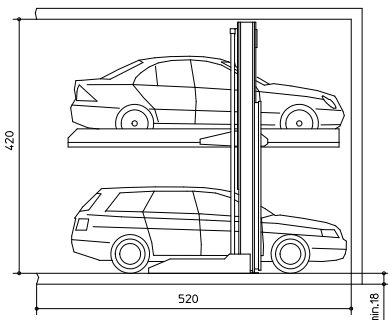

Dateiname / File name:
411-26-E-200_comfort

Wöhr-Parklift 411-2,6-200 Komforttyp
Wöhr-Parklift 411-2,6-200 Comfort type