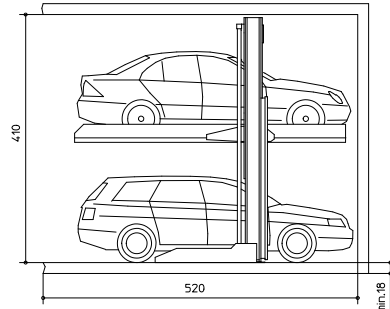

Dateiname / File name:
411-26-D-190_comfort

Wöhr-Parklift 411-2,6-190 Komforttyp
Wöhr-Parklift 411-2,6-190 Comfort type