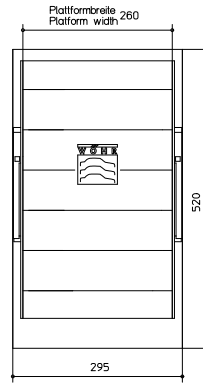

Wöhr Parklift 411 2,6 - E 260