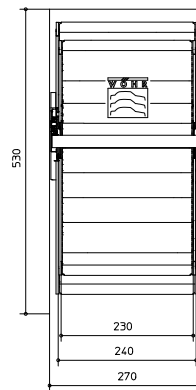

Dateiname / File name:
421-560

Wöhr-Parklift 421-2,0-560
Wöhr Parklift 421-2,6-560

Dateiname / File name:
421-590

Wöhr-Parklift 421-2,0-590
Wöhr Parklift 421-2,6-590

Dateiname / File name:
DS-421-E-220-230

Wöhr Parklift 421-2,0 - E 220/230
Wöhr Parklift 421-2,6 - E 220/230

Dateiname / File name:
DS-421-E-230-240

Wöhr Parklift 421-2,0 - E 230/240
Wöhr Parklift 421-2,6 - E 230/240

Dateiname / File name:
DS-421-E-240-250