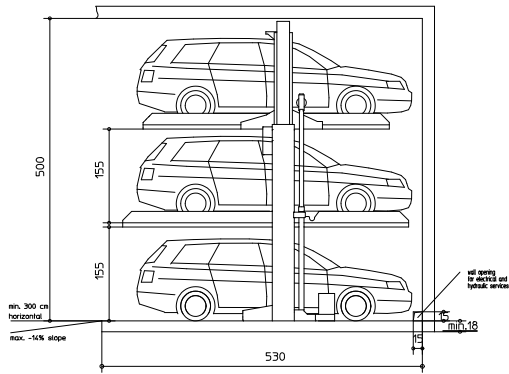

CAD Planungsdarstellungen / CAD files

WÖHR PARKLIFT 421

Dateiname / File name:
421-500

Wöhr-Parklift 421-2,0-500
Wöhr Parklift 421-2,6-500

Dateiname / File name:
421-530

Wöhr-Parklift 421-2,0-530
Wöhr Parklift 421-2,6-530