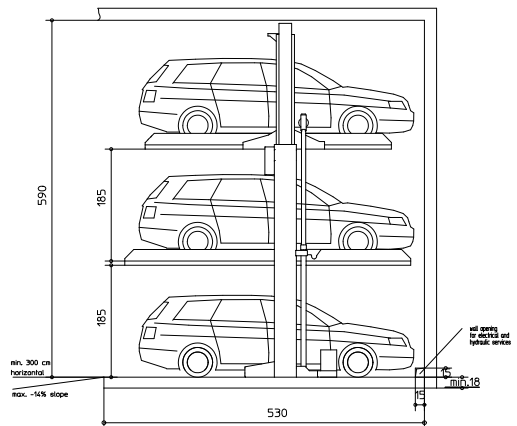

Dateiname / File name:
421-590

Wöhr-Parklift 421-2,0-590
Wöhr Parklift 421-2,6-590