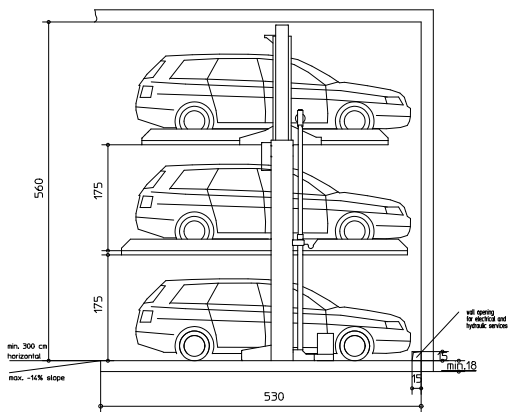

Dateiname / File name:
421-560

Wöhr-Parklift 421-2,0-560
Wöhr Parklift 421-2,6-560