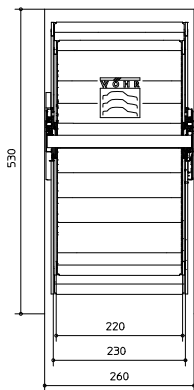

Dateiname / File name:
421-560

Wöhr-Parklift 421-2,0-560
Wöhr Parklift 421-2,6-560

Dateiname / File name:
421-590

Wöhr-Parklift 421-2,0-590
Wöhr Parklift 421-2,6-590

Dateiname / File name:
DS-421-E-220-230

Wöhr Parklift 421-2,0 - E 220/230
Wöhr Parklift 421-2,6 - E 220/230

Dateiname / File name:
DS-421-E-230-240

Wöhr Parklift 421-2,0 - E 230/240
Wöhr Parklift 421-2,6 - E 230/240

Dateiname / File name:
DS-421-E-240-250