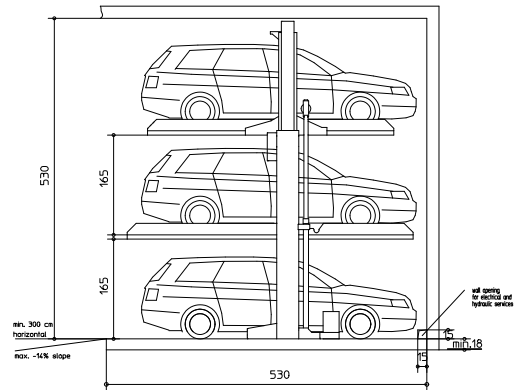

CAD Planungsdarstellungen / CAD files

WÖHR PARKLIFT 421

Dateiname / File name:
421-500

Wöhr-Parklift 421-2,0-500
Wöhr Parklift 421-2,6-500

Dateiname / File name:
421-530

Wöhr-Parklift 421-2,0-530
Wöhr Parklift 421-2,6-530