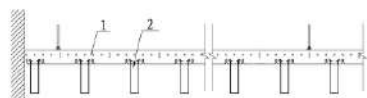

COMPTON | C型组合天花系统

U-Style Combination System

结构图详见
Structure diagram

P91

- 三种规格的U型条状天花, 实现丰富多变的组合变化。
- 系统完善, 可在室内或户外使用, 亦可实现密闭式效果。
- 为了更快的施工, 快捷卡齿吊装方式, 实现快装。
- Three kinds of widths creating different decorative effects.
- Can be used indoor or outdoor, closed ceiling gaps by metal sealing strips is available.
- Universal carrier rails for stable and easy installation and dismantling.

- 1 办公室区域采用U型组合, 简洁大方, 极具现代感
工商银行软件开发中心
- 2 200U与100U组合使用, 有宽窄之变化, 干净利落
武汉光谷体育场
- 3 在地铁出入口, 有较强风压, 使用防风码稳固挂片, 杜绝脱落现象
北京地铁六号线
- 2 Creating simple, generous and modern design
Software Development Center of ICBC
- 3 Width change of 100U and 200U
Wuhan Optical Valley Sport Center
- 1 Stormproof clips installed at between panels to secure panels from pulling out by suction due to pressure drop inside metro stations
Beijing Metro Line 6

特制灯罩
Tailored-made lamp holder
灯罩四周留缝设计, 装饰效果更加别致。直接安装, 无需在工地加工, 方便施工。
Tailored-made lamp holder, easy to install and maintain, avoid the position error.

防风码
Stormproof clip
防风码可以有效固定挂片, 特别是在户外场所能起到防风、抗震的作用。
Stormproof clip is suitable for outdoor and anti-seismic.

密闭衬条
Metal Sealing Strip
对于类似医院、办公室、洁净车间等要求密闭效果的空间, 可以加装密封衬条。
Metal sealing strip's effective methods to achieve close effect.

纵向节点图
Front Detail Drawing

横向节点图
Left Detail Drawing

	1. 25U/30UH#龙骨 25U/30UH# Carrier	2. 25U/30UH#板材 25U/30UH# Ceiling	3. 25U/30UH#封口盖 End Cover For 25U/30UH#
尺寸 Dimensions	18 × 37 × 0.6mm	30UH: 30 × 60/70/80/90/100 × 0.8/1.0mm 25U: 25 × 100 × 0.8/1.0mm	
结构图 Construction		 25×100 25U 30×60 30×70 30×80 30×90 30×100 30UH	