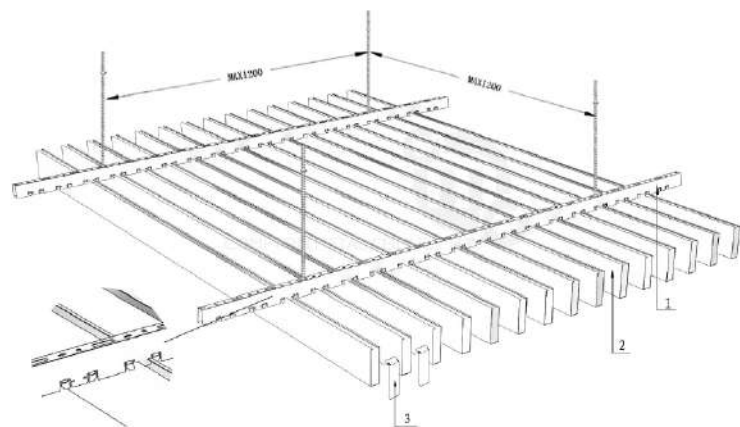

1. 25U/30UH#龙骨 25U/30UH# Carrier	2. 25U/30UH#板材 25U/30UH# Ceiling	3. 25U/30UH#封口盖 End Cover For 25U/30UH#
尺寸 Dimensions	18 × 37 × 0.6mm	30UH: 30 × 60/70/80/90/100 × 0.8/1.0mm 25U: 25 × 100 × 0.8/1.0mm	
结构图 Construction		 25×100 25U 30×60 30×70 30×80 30×90 30×100 30UH